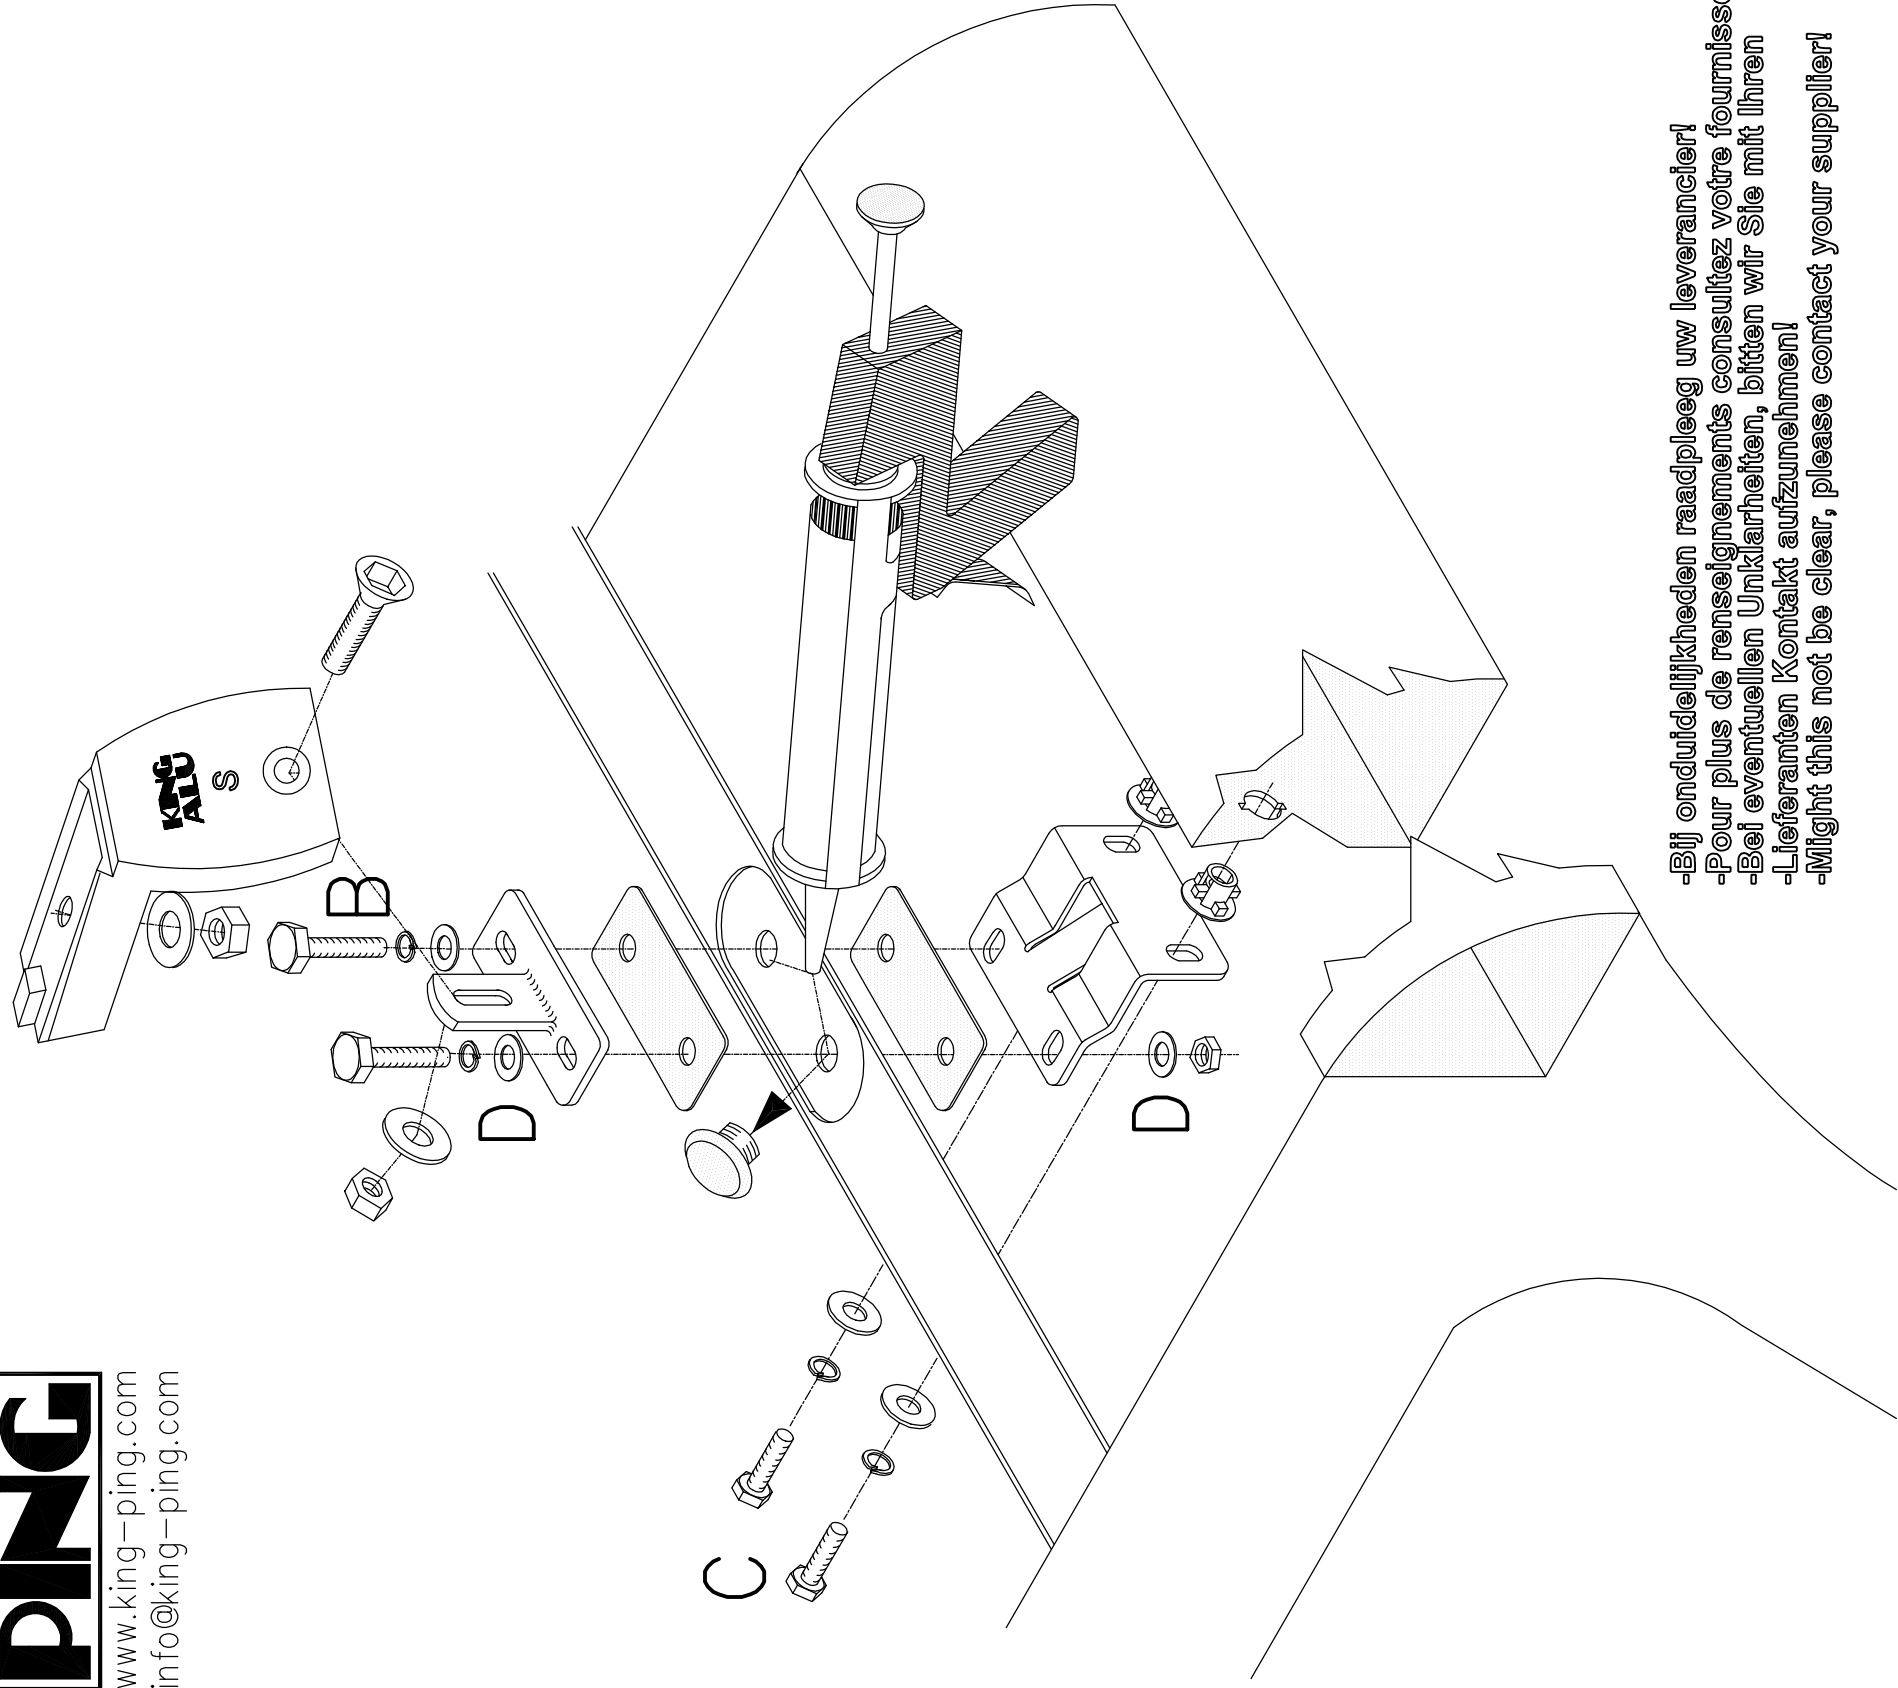

**KING
PING**

www.king-ping.com
info@king-ping.com