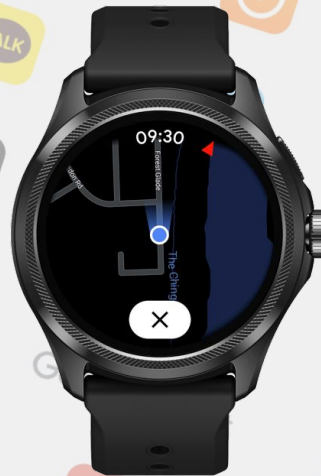

## Sleep Monitoring

With its ability to track your Awake, Light, Deep, and REM sleep stages, as well as your heart rate, blood oxygen, respiratory rate, and skin temperature, you'll gain valuable insights into your sleep patterns and overall health in the Mobvoi Health app.

\*This feature is not intended to diagnose or treat any medical condition or for any other medical purpose.

\*Access to heart health data is restricted in specific geographic locations.

Stay connected

## Google Ecosystem

Powered with the latest version of Wear OS by Google, TicWatch Pro 5 opens up a world of cutting-edge apps and services. Get unexplored routes for your outdoor jogs with Google Maps' wrist-worn turn-by-turn directions. Google Wallet™ allows you to tap and pay everywhere Google Pay is accepted, and goes beyond payments with keys, passes, tickets, IDs & more. You'll always discover new apps via Google Play to elevate your experience.

# SPECIFICATIONS

Model	TicWatch Pro 5
Dimensions (mm)	50.15 x 48 x 12.2
Weight	44.35g
Color	Obsidian
Watch Case	Metal, 7000-series Aluminum and High-strength Nylon with Fiberglass
Screen	Corning Gorilla Anti-fingerprint Cover Glass
Watch Band	Solid Silicone (Interchangeable), 24mm
Operating System	Wear OS by Google™
Chipset	Snapdragon® W5+ Gen 1 Wearable Platform
Memory	RAM: 2GB / ROM: 32GB
Display	1.43" 466*466 326ppi Always On Display OLED + Ultra-low-power Display