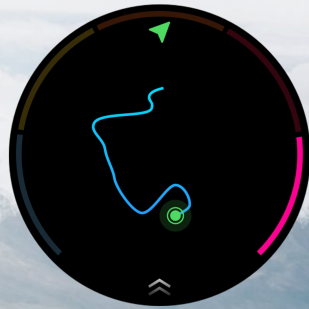

# 45 days

Essential Mode

# Stay in the zone.

Stay oriented, find your way back to camp, or even guide you to places you've never been. Traverse any terrain with the built-in GPS, compass and barometer on TicWatch Pro 5.

**Compass** to stay oriented and find your way back.