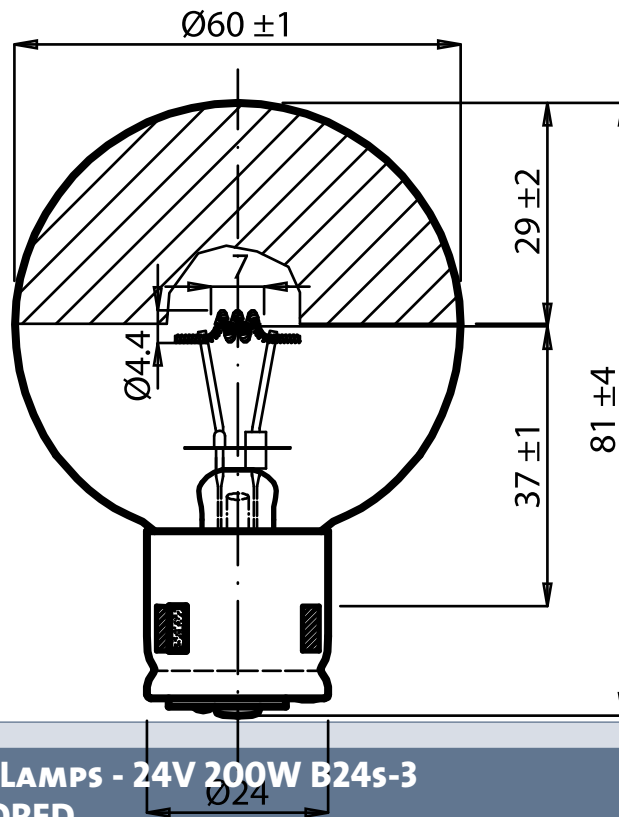

INDUSTRIAL SPECIALTY LIGHTING

Industrial Entertainment - Datasheet

ENTERTAINMENT LAMPS - 24V 200W B24s-3 561G TOP MIRRORED

PRODUCT NUMBER	377832029	[]	Tol.
VOLTAGE	24	V	
WATTAGE	200	W	+ 4
LUMEN OUTPUT	3800	LM	
LUMEN PRO WATT	19	LM/W	
AVERAGE LIFE	150	H	
BASE	B24s-3	/	
REMARKS	561G,KV		
BRAND	NEUTRAL		