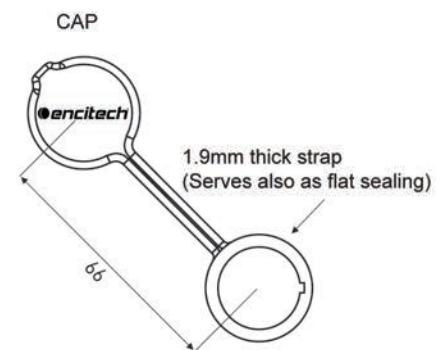

Waterproof USB Connectors

M22-Panel mount Connector Front mounting Coupler USB 3.0 Type A to USB 3.0 Type A

Protection: IP 64 / IP 67
(Assembled with CAP)

Contacts: 9

Housing: Plastic, Black (PA)

Cap: Elastolan®

Plastic nut: Plastic, Black (PA)

Contact plating: Gold

Kit: Including CAP + nut

Recommended
Panel cut out

M22 Panel mount USB-A 3.0 Coupler

Connector:

Part No:

Panel Conn, Black