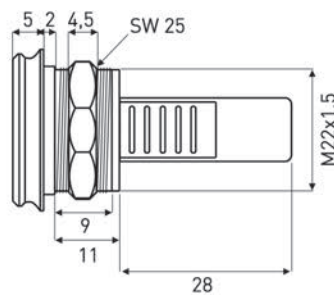

Waterproof USB Connectors

M22-Panel mount Connector Front mounting Coupler USB 3.0 Type A to USB 3.0 Type A

Protection: IP 64 / IP 67
(Assembled with CAP)

Contacts: 9

Housing: Plastic, Black (PA)

Cap: Elastolan®

Plastic nut: Plastic, Black (PA)

Contact plating: Gold

Kit: Including CAP + nut

Recommended
Panel cut out

M22 Panel mount USB-A 3.0 Coupler

Connector:

Part No:

Panel Conn, Black