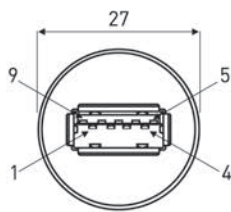

Waterproof USB Connectors

M22-Panel mount Connector Front mounting Coupler USB 3.0 Type A to USB 3.0 Type A

Protection: IP 64 / IP 67
(Assembled with CAP)

Contacts: 9

Housing: Plastic, Black (PA)

Cap: Elastolan®

Plastic nut: Plastic, Black (PA)

Contact plating: Gold

Kit: Including CAP + nut

Recommended
Panel cut out

M22 Panel mount USB-A 3.0 Coupler

Connector:

Part No:

Panel Conn, Black