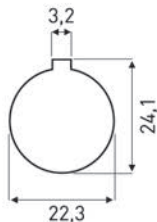

Plastic nut: Plastic, Black (PA)

Contact plating: Gold

Kit: Including CAP + nut

Recommended
Panel cut out

M22 Panel mount USB-A 3.0 Coupler

Connector:

Part No:

Panel Conn, Black