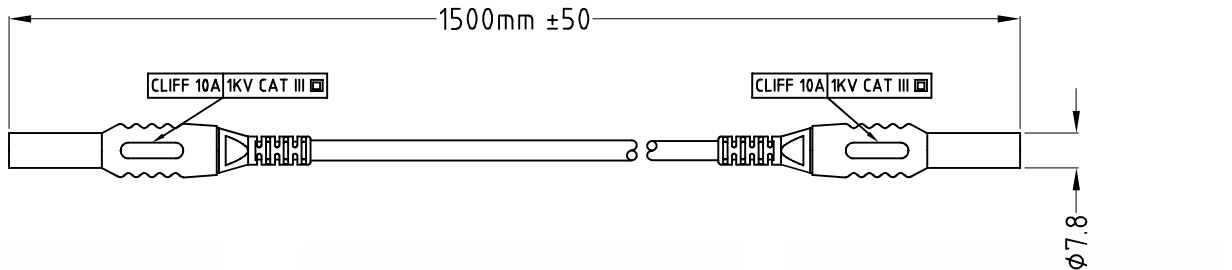

CLIFF

SINGLE TEST LEADS

These single test leads have either a 4mm plug or a 90° 4mm plug at either end. The cable is silicone and the total length is 1.5m. Plugs are rated 10A. 1KV CAT III

CIH30240B - 4mm TO 4mm BLACK

CIH30240R - 4mm TO 4mm RED

CIH30240G - 4mm TO 4mm GREEN

CIH30241B - 4mm TO 4mm 90° BLACK

CIH30241R - 4mm TO 4mm 90° RED

CIH30241G - 4mm TO 4mm 90° GREEN