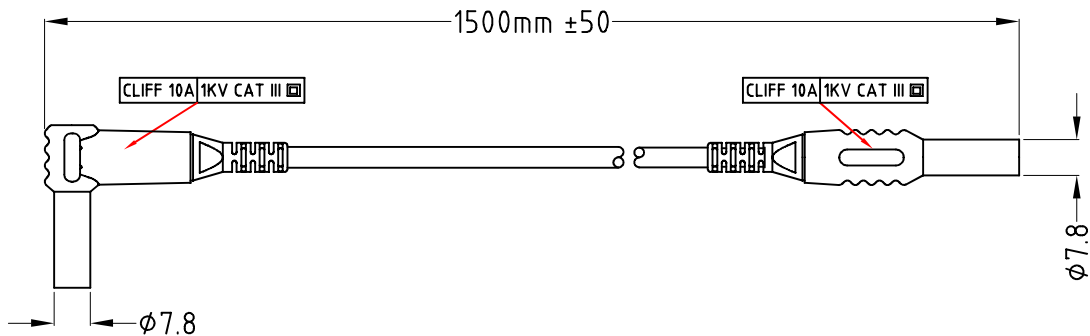

CLIFF

SINGLE TEST LEADS

These single test leads have either a 4mm plug or a 90° 4mm plug at either end. The cable is silicone and the total length is 1.5m. Plugs are rated 10A. 1KV CAT III

CIH30240B - 4mm TO 4mm BLACK

CIH30240R - 4mm TO 4mm RED

CIH30240G - 4mm TO 4mm GREEN

CIH30241B - 4mm TO 4mm 90° BLACK

CIH30241R - 4mm TO 4mm 90° RED

CIH30241G - 4mm TO 4mm 90° GREEN