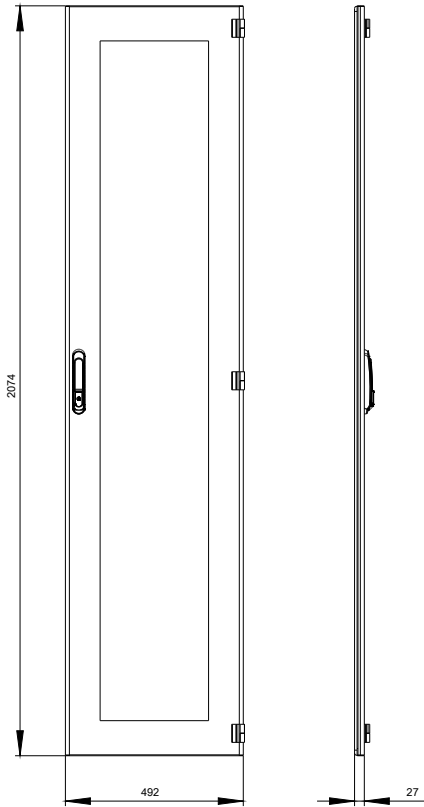

Industry Mall (Online ordering system)

<https://eb.automation.siemens.com/mall/en/WW/Catalog/Product/8MF12502UT140BE2>

Service&Support (Manuals, Certificates, Characteristics, FAQs,...)

<http://support.automation.siemens.com/WW/view/en/8MF12502UT140BE2/all>

Image database (product images, 2D dimension drawings, 3D models, device circuit diagrams, ...)

<http://www.automation.siemens.com/bilddb/cax_en.aspx?mlfb=8MF12502UT140BE2>

CAX-Online-Generator

<http://www.siemens.com/cax>

Tender specifications

<http://ausschreibungstexte.siemens.com/tiplv>