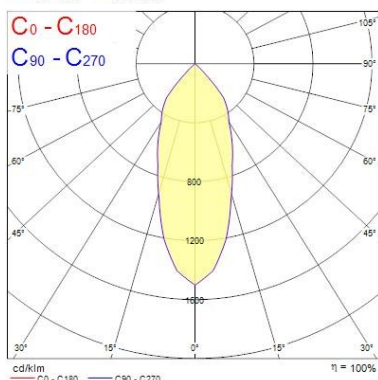

### Optical data

<b>Fixture luminous flux (lm)</b>	1170
<b>Luminaire efficacy (lm/W)</b>	98
<b>LOR (%)</b>	100
<b>Colour temperature (K)</b>	4000
<b>Light colour</b>	Neutral White
<b>CRI (Ra)</b>	90
<b>Colour Variation Initial (SDCM)</b>	SDCM3
<b>Adjustable chromaticity</b>	N
<b>Beam Angle (°)</b>	28
<b>Photobiological Risk Group</b>	RG1
<b>Luminous flux (emergency) (lm)</b>	344
<b>Luminous flux (emergency) (lm)</b>	344
<b>Emergency duration (h)</b>	3

### PHOTOMETRY

Distance [m]	Cone diameter [m]	E(0°) E(C0)	E(14.2°) E(C0)
0.5	0.25	1209	8873
1.0	0.51	302	1488
1.5	0.76	143	653
2.0	1.01	80	367
2.5	1.27	51	235
3.0	1.52	36	153

Distance [m] Cone diameter [m] Illuminance [lx]  
C0 - C180 (Half beam angle: 28.4°)

Distance [m]	Cone diameter [m]	E(0°) E(C0)	E(19.6°) E(C0)
0.5	0.36	206	866
1.0	0.71	81	216
1.5	1.07	33	96
2.0	1.42	19	54
2.5	1.78	11	35
3.0	2.14	7	24

Distance [m] Cone diameter [m] Illuminance [lx]  
C0 - C180 (Half beam angle: 39.2°)