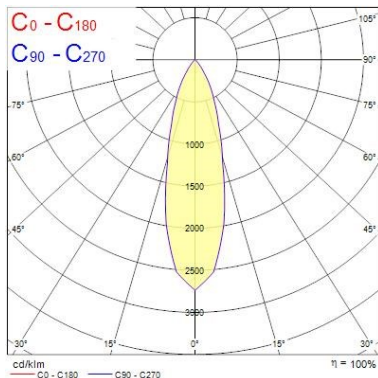

### Optical data

<b>Fixture luminous flux (lm)</b>	1170
<b>Luminaire efficacy (lm/W)</b>	98
<b>LOR (%)</b>	100
<b>Colour temperature (K)</b>	4000
<b>Light colour</b>	Neutral White
<b>CRI (Ra)</b>	90
<b>Colour Variation Initial (SDCM)</b>	SDCM3
<b>Adjustable chromaticity</b>	N
<b>Beam Angle (°)</b>	28
<b>Photobiological Risk Group</b>	RG1
<b>Luminous flux (emergency) (lm)</b>	344
<b>Luminous flux (emergency) (lm)</b>	344
<b>Emergency duration (h)</b>	3

### Physical data

<b>Housing colour</b>	White
<b>IP rating</b>	IP20
<b>IK rating</b>	IK02

### PHOTOMETRY

Distance [m]	Cone diameter [m]	E(0°) E(C0)	E(14.2°) E(C0)
0.5	0.25	1209	8873
1.0	0.51	302	1488
1.5	0.76	143	653
2.0	1.01	80	367
2.5	1.27	51	235
3.0	1.52	36	153

Distance [m] Cone diameter [m] Illuminance [lx]  
C0 - C180 (Half beam angle: 28.4°)