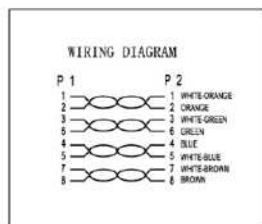

NOTE 1:

ITEM NO.	LENGTH
K8104BL.0.5M	500±5mm
K8104BL.1M	1000±10mm
K8104BL.2M	2000±20mm
K8104BL.3M	3000±30mm
K8104BL.5M	5000±50mm
K8104BL.7.5M	7500±75mm
K8104BL.10M	10000±100mm