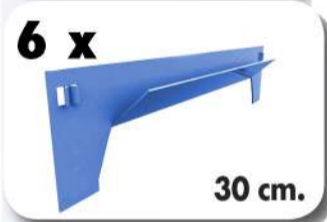

HOMECCLICK WOOD

180x80x30 cm. *COLOR* Mini 5-300

www.simonrack.com

MADE IN SPAIN

INSTRUCTIONS