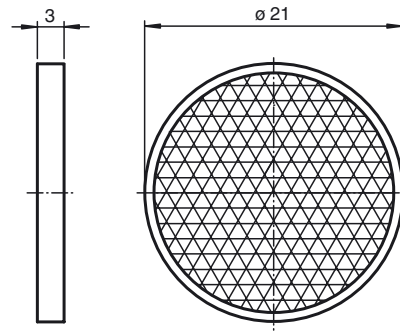

Dimensions

Model Number

REF-MA21

Reflector with Micro-structure, round \varnothing 21 mm, self-adhesive

Features

- Self-adhesive for simple installation
- Micro-structure

Technical data

General specifications

Construction type	circular
Tripel height	approx. 1.2 mm

Ambient conditions

Ambient temperature	-20 ... 85 °C (-4 ... 185 °F)
---------------------	-------------------------------

Mechanical specifications

Material	PMMA/ABS
Dimensions	Diameter: 21 mm
Mounting	self-adhesive