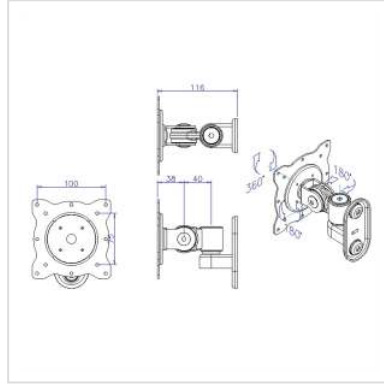

ROLINE LCD Monitor Arm, Wall Mount, 3 Joints, black

Product No.	17.03.1196
Manufacturer	ROLINE
Manufacturer No.	17.03.1196
EAN (single piece)	7611990142859

Swing- and tiltable wall mount for monitors and TVs!

- Aesthetic design offers a pleasant environment
- Broad range of flexibility
- Quick and simple installation
- Rotation: 180° for portrait or landscape viewing (right & left)
- Meets VESA 75 (75 x 75 mm), VESA 100 (100 x 100 mm)
- Solid model made out of black painted iron
- Colour: black

Load capacity: 1-10 kg

No. of pivots: 3

Fixing: Wall mount

Max. arm length: 116 mm

Tiltable up and down: 80°

Pivot: 180°

Technical specifications

Manufacturer	ROLINE
Product group	LCD-Monitor arms
Product type	Monitor Arms, wall mount
Colour	black

Load capacity	10 kg
Quantity of pivots	3
Maximal arm length	116 mm
Adjustments	Mechanical
VESA 75 x 75 mm	Yes
VESA 100 x 100 mm	Yes