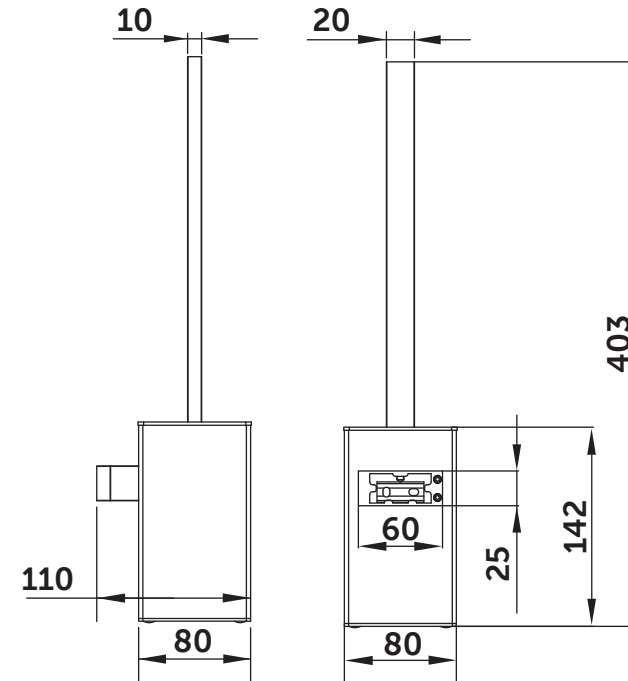

Position

- 1 = EW09766
- 2 = EW098**
- 3 = EW11167

Ideal Standard

CONCA

T4494**

Ideal Standard International NV
 Corporate Village - Gent Building
 Da Vincilaan 2
 1935 Zaventem
 Belgium

www.idealstandardinternational.com