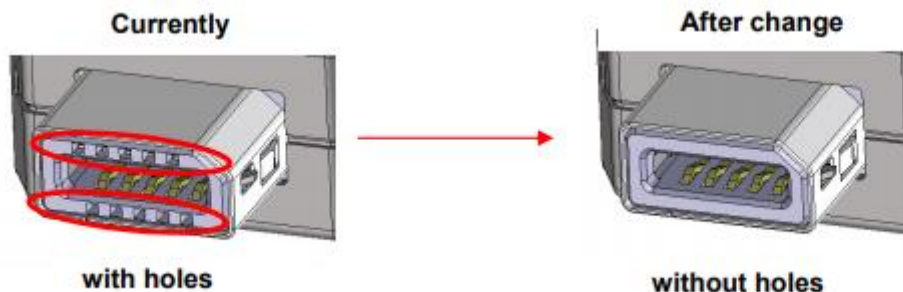

Business Unit: HARTING Electronics / HCS **PCN/21/007/C+N-US**

Product range: Interface Connectors – HCS / iX Industrial Date: 2021-03-19
Industrial Ethernet Cabling Page 1/3

Title: iX Industrial – Modification of Tip Shape - PCN

Details of the Product Changes

1. Affected Part Numbers

HARTING iX Connectors and Cable Assemblies.
See affected part numbers in Appendix starting on page 3.

2. Description of the Change

3. Impact on the Product Specification

- These changes will not affect the performance of the products.
- There is no change in external dimensions.
- There will be no change of part numbers or product names.

4. Scheduled Date of Implementation

2021-10-01

5. Identification of Change

- New revision level
- Tip shape change

In case of questions or concerns, please do not hesitate to contact our technical support.

Technical Support E-mail: TechSupportUS@HARTING.com

Technical Support Phone Number: **866-278-0306** (Select option 3 for technical support).