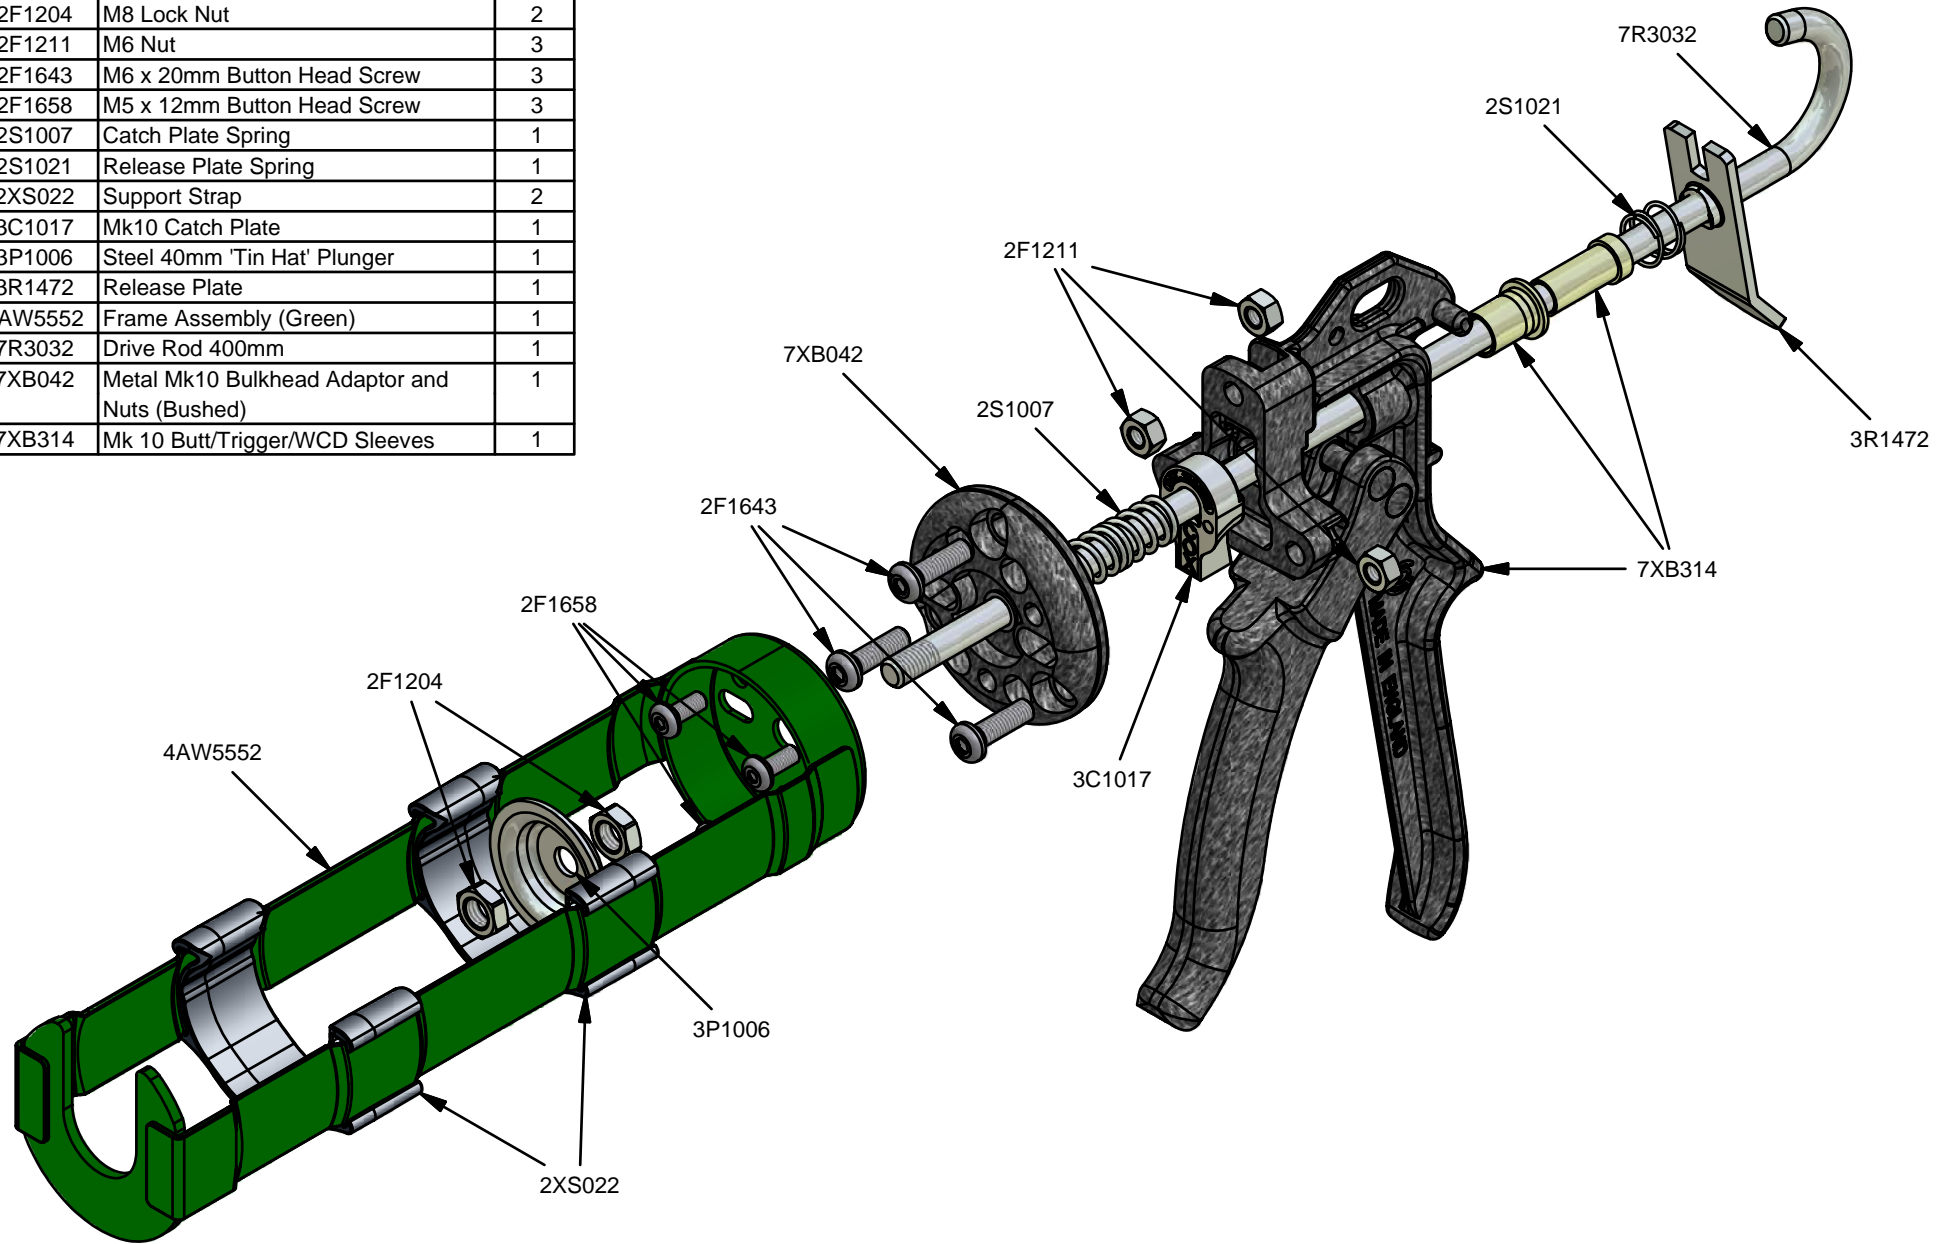

Parts List		
STOCK No	DESCRIPTION	QTY
2F1204	M8 Lock Nut	2
2F1211	M6 Nut	3
2F1643	M6 x 20mm Button Head Screw	3
2F1658	M5 x 12mm Button Head Screw	3
2S1007	Catch Plate Spring	1
2S1021	Release Plate Spring	1
2XS022	Support Strap	2
3C1017	Mk10 Catch Plate	1
3P1006	Steel 40mm 'Tin Hat' Plunger	1
3R1472	Release Plate	1
4AW5552	Frame Assembly (Green)	1
7R3032	Drive Rod 400mm	1
7XB042	Metal Mk10 Bulkhead Adaptor and Nuts (Bushed)	1
7XB314	Mk 10 Butt/Trigger/WCD Sleeves	1

# Ultraflow 310 Cartridge

www.pccox.co.uk  
 sales@pccox.co.uk  
 TEL:44(0)1635 264500

REV	DATE
E	07/08/2003

Parts List		
STOCK No	DESCRIPTION	QTY
2F1204	M8 Lock Nut	2
2F1211	M6 Nut	3
2F1643	M6 x 20mm Button Head Screw	3
2F1658	M5 x 12mm Button Head Screw	3
2S1007	Catch Plate Spring	1
2S1021	Release Plate Spring	1
2XS022	Support Strap	2
3C1017	Mk10 Catch Plate	1
3P1006	Steel 40mm 'Tin Hat' Plunger	1
3R1472	Release Plate	1
4AW5552	Frame Assembly (Green)	1
7R3032	Drive Rod 400mm	1
7XB042	Metal Mk10 Bulkhead Adaptor and Nuts (Bushed)	1
7XB314	Mk 10 Butt/Trigger/WCD Sleeves	1