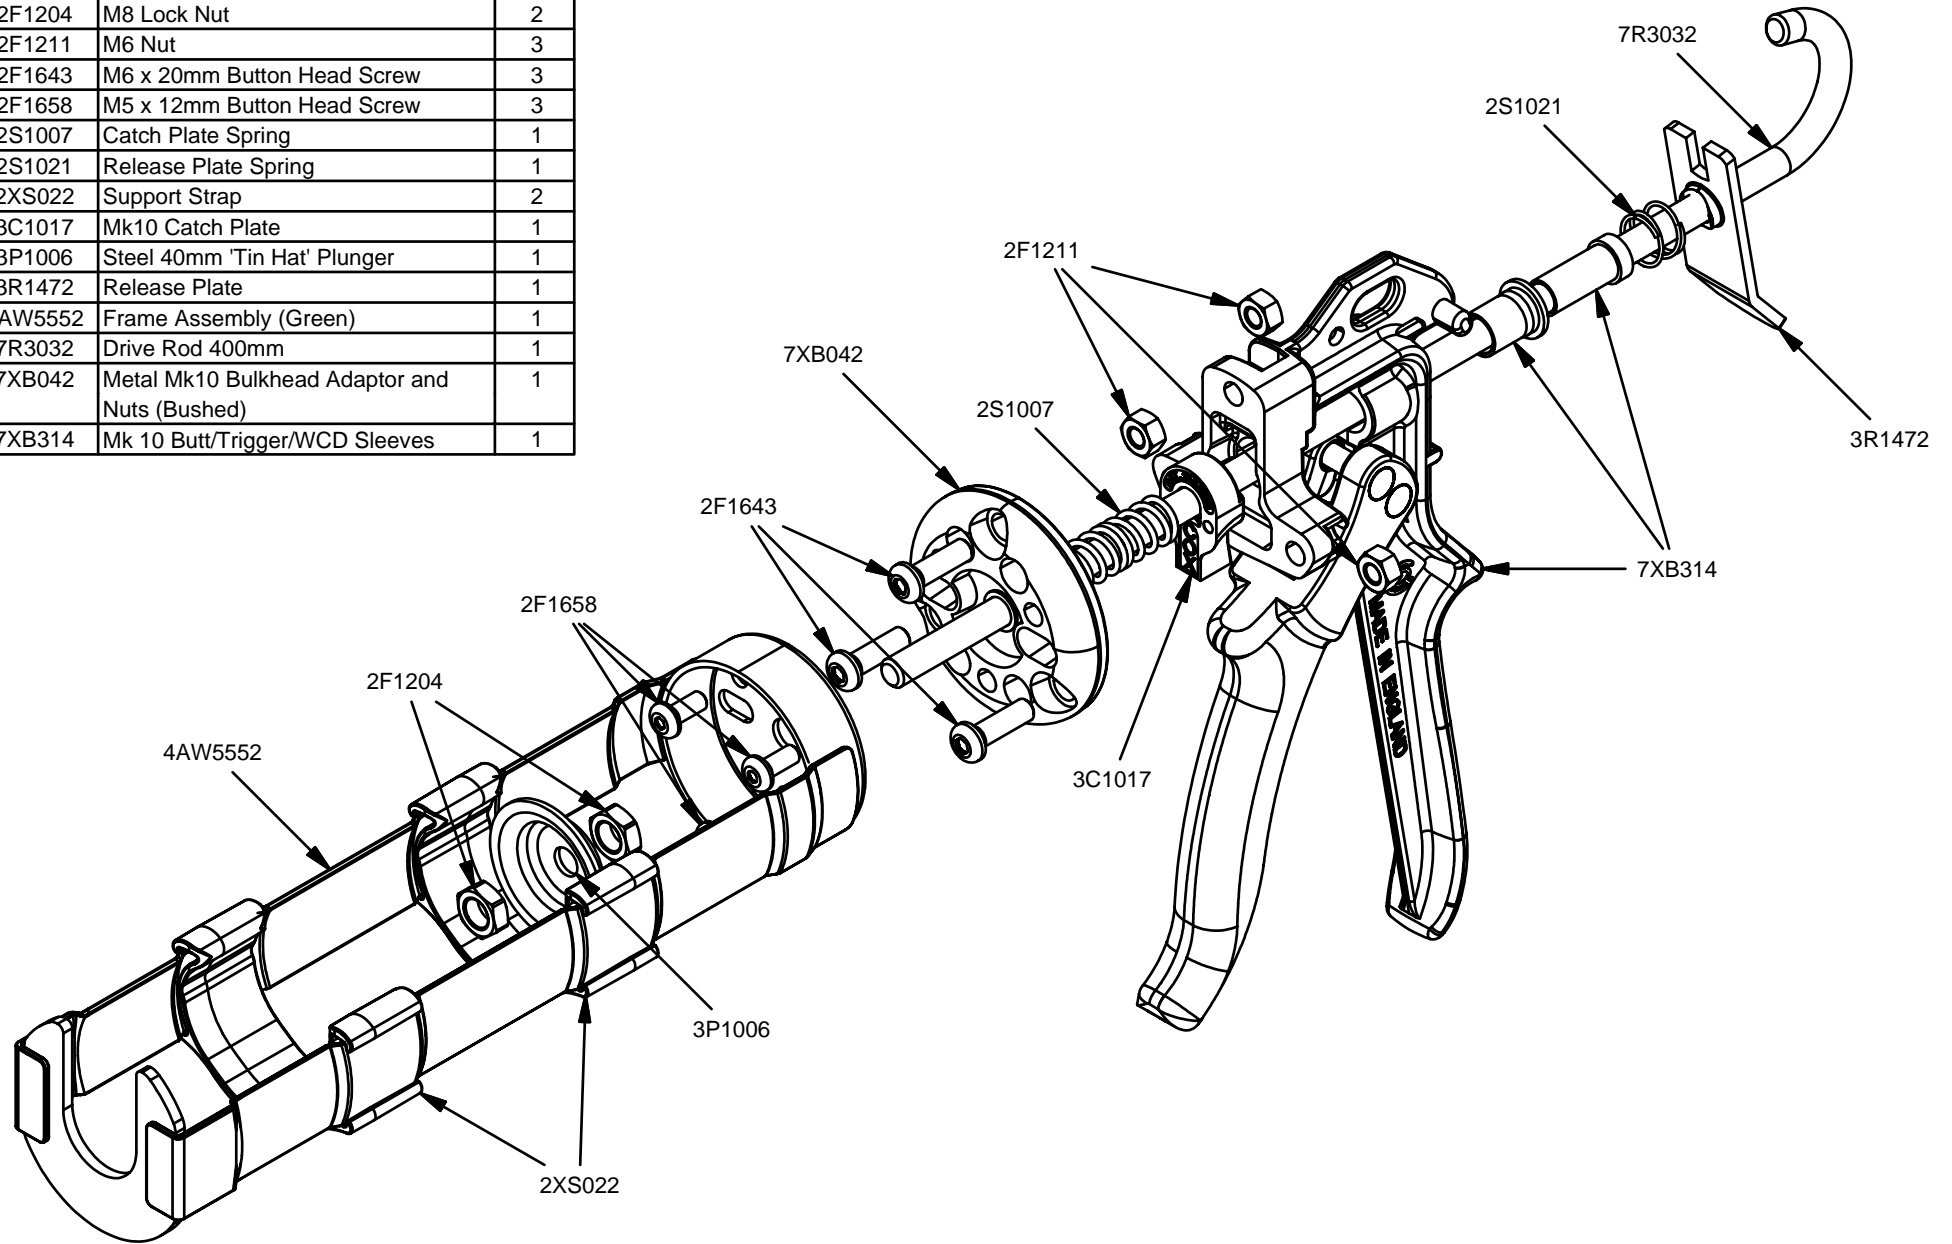

Parts List		
STOCK No	DESCRIPTION	QTY
2F1204	M8 Lock Nut	2
2F1211	M6 Nut	3
2F1643	M6 x 20mm Button Head Screw	3
2F1658	M5 x 12mm Button Head Screw	3
2S1007	Catch Plate Spring	1
2S1021	Release Plate Spring	1
2XS022	Support Strap	2
3C1017	Mk10 Catch Plate	1
3P1006	Steel 40mm 'Tin Hat' Plunger	1
3R1472	Release Plate	1
4AW5552	Frame Assembly (Green)	1
7R3032	Drive Rod 400mm	1
7XB042	Metal Mk10 Bulkhead Adaptor and Nuts (Bushed)	1
7XB314	Mk 10 Butt/Trigger/WCD Sleeves	1

# Ultraflow 310 Cartridge

www.pccox.co.uk  
 sales@pccox.co.uk  
 TEL:44(0)1635 264500

REV	DATE
E	07/08/2003

Parts List		
STOCK No	DESCRIPTION	QTY
2F1204	M8 Lock Nut	2
2F1211	M6 Nut	3
2F1643	M6 x 20mm Button Head Screw	3
2F1658	M5 x 12mm Button Head Screw	3
2S1007	Catch Plate Spring	1
2S1021	Release Plate Spring	1
2XS022	Support Strap	2
3C1017	Mk10 Catch Plate	1
3P1006	Steel 40mm 'Tin Hat' Plunger	1
3R1472	Release Plate	1
4AW5552	Frame Assembly (Green)	1
7R3032	Drive Rod 400mm	1
7XB042	Metal Mk10 Bulkhead Adaptor and Nuts (Bushed)	1
7XB314	Mk 10 Butt/Trigger/WCD Sleeves	1