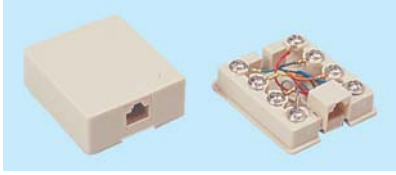

Surface Sockets

Screw Termination

Plug	Wire Colour	
	6 Way	8 Way
1	-	Blue
2	White	Orange
3	Black	Black
4	Red	Red
5	Green	Green
6	Yellow	Yellow
7	Blue	Brown
8	-	Grey

- Available in 6/4, 6/6 and 8/8 way options
- Units are suitable for round or flat cable entry
- Screw terminations accept 3-3.5mm spade terminals or bare wire
- Sockets are also provided with 2 22mm No6 wood screws for mounting the base unit

Colour: Beige

221439

No of Ways/ Contacts	Order Code	Price Each
6/4	454-461	
6/6	454-473	
8/8	454-485	