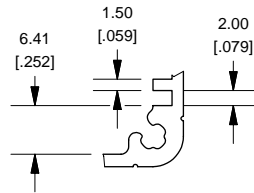

2

1

Extrusion

Slot Details

1455N2202

Closed Bezel

Note	
Purchased assembly includes box, belly plate, bezel, cover screws and self adhesive rubber feet. Box made from Extruded Aluminum 6063.	
PART NUMBERS	
1455N2202 Closed Plastic Bezel	
Clear Anodized	1455N2202
Black Anodized	1455N2202BK
ACCESSORIES	
Cover Screws (Pkg 100)	1455MS100
#6 Self Tapping Nickel Plated Screws	
Black Cover Screws (Pkg 100)	1455MS100BK
#6 Self Tapping Nickel Plated Screws	
Closed Plastic Bezels, Black (Pkg 10)	1455NPLBK-10