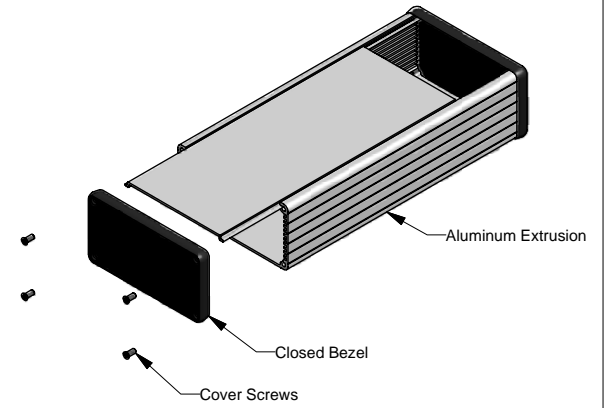

2

1

Extrusion

Slot Details

1455N2202

Closed Bezel

Note	
Purchased assembly includes box, belly plate, bezel, cover screws and self adhesive rubber feet. Box made from Extruded Aluminum 6063.	
PART NUMBERS	
1455N2202 Closed Plastic Bezel	
Clear Anodized	1455N2202
Black Anodized	1455N2202BK
ACCESSORIES	
Cover Screws (Pkg 100)	1455MS100
#6 Self Tapping Nickel Plated Screws	
Black Cover Screws (Pkg 100)	1455MS100BK
#6 Self Tapping Nickel Plated Screws	
Closed Plastic Bezels, Black (Pkg 10)	1455NPLBK-10