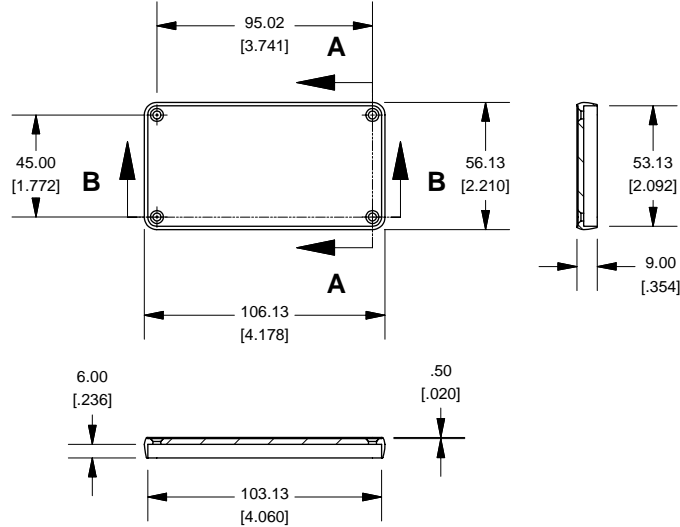

2

1

Extrusion

Slot Details

1455N2202

Closed Bezel

Note	
Purchased assembly includes box, belly plate, bezel, cover screws and self adhesive rubber feet. Box made from Extruded Aluminum 6063.	
PART NUMBERS	
1455N2202 Closed Plastic Bezel	
Clear Anodized	1455N2202
Black Anodized	1455N2202BK
ACCESSORIES	
Cover Screws (Pkg 100)	1455MS100
#6 Self Tapping Nickel Plated Screws	
Black Cover Screws (Pkg 100)	1455MS100BK
#6 Self Tapping Nickel Plated Screws	
Closed Plastic Bezels, Black (Pkg 10)	1455NPLBK-10