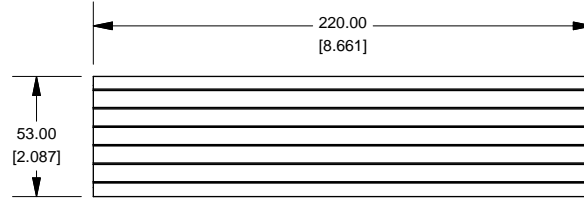

2

1

Extrusion

Slot Details

1455N2202

Closed Bezel

Note	
Purchased assembly includes box, belly plate, bezel, cover screws and self adhesive rubber feet. Box made from Extruded Aluminum 6063.	
PART NUMBERS	
1455N2202 Closed Plastic Bezel	
Clear Anodized	1455N2202
Black Anodized	1455N2202BK
ACCESSORIES	
Cover Screws (Pkg 100)	1455MS100
#6 Self Tapping Nickel Plated Screws	
Black Cover Screws (Pkg 100)	1455MS100BK
#6 Self Tapping Nickel Plated Screws	
Closed Plastic Bezels, Black (Pkg 10)	1455NPLBK-10