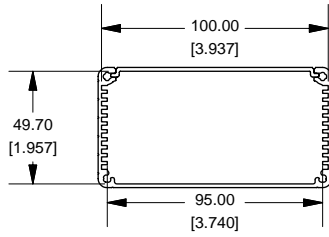

2

1

Extrusion

Slot Details

1455N2202

Closed Bezel

Note	
Purchased assembly includes box, belly plate, bezel, cover screws and self adhesive rubber feet. Box made from Extruded Aluminum 6063.	
PART NUMBERS	
1455N2202 Closed Plastic Bezel	
Clear Anodized	1455N2202
Black Anodized	1455N2202BK
ACCESSORIES	
Cover Screws (Pkg 100)	1455MS100
#6 Self Tapping Nickel Plated Screws	
Black Cover Screws (Pkg 100)	1455MS100BK
#6 Self Tapping Nickel Plated Screws	
Closed Plastic Bezels, Black (Pkg 10)	1455NPLBK-10