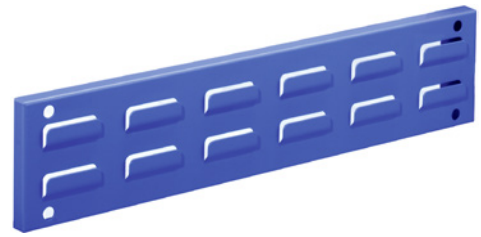

Slotted panel wall rail

® RasterPlan

Application:

For fixing on the wall above workbenches, assembly tables etc.

Version:

- 1.25 mm sheet steel with embossed slots
- Edge folded all round and stiffened with support members
- Surface: plastic-coated
- Other colours are deliverable on request: Slate grey RAL 7015; traffic yellow RAL 1023; light blue RAL 5012; jet black RAL 9005

Art. no.	50638 652
Design	Transverse
Height	100 mm
Width	460 mm
Material	Sheet steel
Colour	Light grey RAL 7035

EAN-Code

425114220729 1