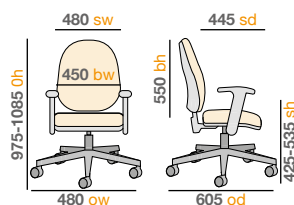

Height adjustable

BIL309B1-L-B

BILB1-L-B

Mechanism

Gas lift adjustment

Back rake adjustment

Back height adjustment

Dimensions

975-1085 oh

480 sw

445 sd

450 bw

550 bh

480 ow

605 od

425-535 sh