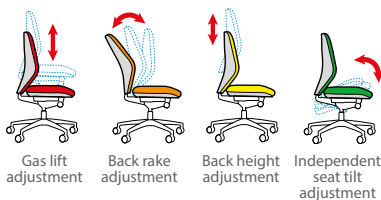

SH44-000-BLU

SH46-000-GRN

Arm Options

No arms

Fixed loop

Height adjustable

Adjustable folding

Mechanism