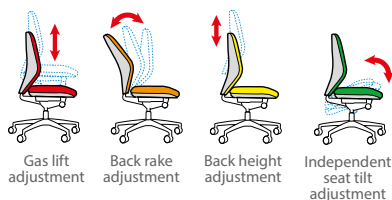

Pricing

Code		RRP
JH40-000	No arms	£205
JH43-000	Fixed arms	£220
JH44-000	Adjustable arms	£250
JH46-000	Folding arms	£265

Camira Extreme Stocked Fabric

JH44-000-GRN

JH43-000-BLK

Arm Options

Mechanism

Dimensions