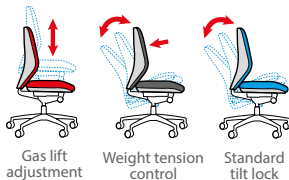

Cavalier - Stocked Fabric Operator Chair

The Cavalier managers chair is a fabric chair in blue or charcoal, both carefully stitched and tufted for plush comfort and a most elegant look. The durable nylon 5 star base and easy glide castors offer maximum comfort and mobility for any office environment.

- Managers chair in blue or charcoal fabric with user weight tension control
- Stylish black frame, black base and black castors
- Thick padded seat and back also contribute to outstanding comfort
- Weight capacity 115kg

Pricing

Code		RRP
CAV300T1	Fixed arms	£178

Stocked Fabric

Mechanism

Dimensions

STOCKED

FABRIC
TASK SEATING