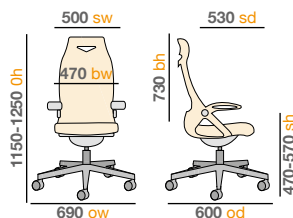

Dimensions

STOCKED

FABRIC
TASK SEATING