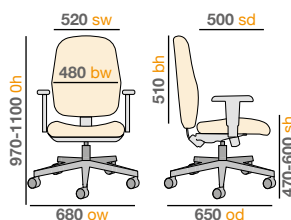

Pricing

Code		RRP
JH40-000	No arms	£205
JH43-000	Fixed arms	£220
JH44-000	Adjustable arms	£250
JH46-000	Folding arms	£265

Camira Extreme Stocked Fabric

JH44-000-GRN

JH43-000-BLK

Arm Options

Mechanism

Dimensions

- Pneumatic lumbar pad for enhanced back support
- Adjustable nylon, soft padded arms
- Waterfall seat for increased comfort
- Weight capacity 115kg
- EN 1335-1: 2000

Pricing

Code	Adjustable arms	RRP
SOF300T1		£269