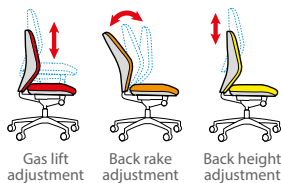

Height adjustable

BIL309B1-L-B

BILB1-L-B

Mechanism

Gas lift adjustment

Back rake adjustment

Back height adjustment

Dimensions