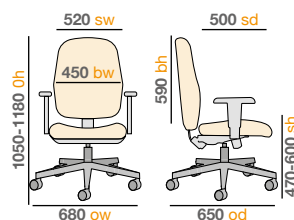

EN1021 1&2
BS 5852
Crib 5

JXERGOB-RED

JXERGOB-BLK

Mechanism

Dimensions

STOCKED

FABRIC TASK SEATING

Cornwall - Stocked Fabric Operator Chair

- Available in black or blue fabric
- Height adjustable, soft padded arms
- Ergonomic full back with waterfall seat
- Weight capacity 150kg
- EN 1335-1: 2000

Pricing

Code	Adjustable arms	RRP
CWL300K2		£325