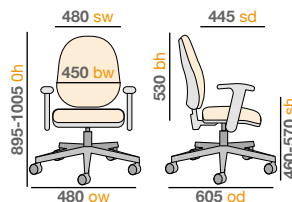

Dimensions

STOCKED

FABRIC TASK SEATING