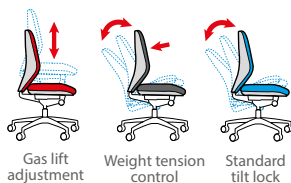

Stocked Fabric

Grey

• Shown with optional glides

Mechanism

Dimensions

STOCKED

FABRIC
TASK SEATING

Senza - Stocked Fabric Operator Chair