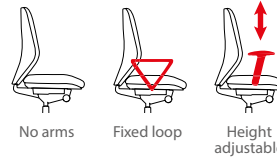

No arms

Fixed loop

Height adjustable