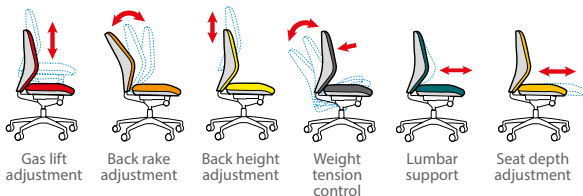

EN1021 1&2
BS 5852
Crib 5

SXERGOB-BLU

SXERGOB-RED

Mechanism

Dimensions

Jota Ergo - Stocked Fabric Operator Chair

JXERGOB-BLU

The Jota Ergo 24 hour task chair is built for constant use, with a host of ergonomic features that facilitate all-day comfort. Ideal for call centres, hospitals and other institutions that require round-the-clock support, the extra high back and adjustable arms of the Jota Ergo have been designed to increase user comfort and productivity, with a 3 lever mechanism, plenty of features and a stylish chrome base.