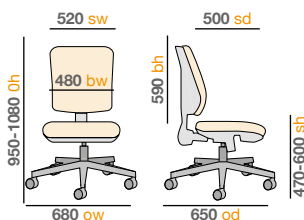

Dimensions