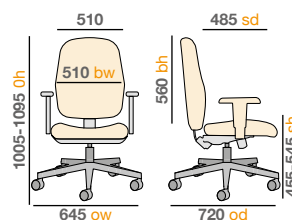

- Pneumatic lumbar pad for enhanced back support
- Adjustable nylon, soft padded arms
- Waterfall seat for increased comfort
- Weight capacity 115kg
- EN 1335-1: 2000

Pricing

Code	Adjustable arms	RRP
SOF300T1		£269

Stocked Fabric

Blue
B

Charcoal
C

SOF300T1-C

SOF300T1-B

SOF300T1-B

Mechanism

Dimensions