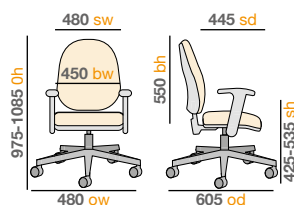

Stocked Fabric

Blue
B

Charcoal
C

Arm Options

No arms

Fixed loop

Height adjustable

BILB1-C

BIL308B1-C

Mechanism

Gas lift adjustment

Back rake adjustment

Back height adjustment

Dimensions

STOCKED

FABRIC
TASK SEATING