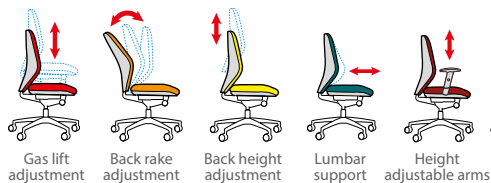

Sofia - Stocked Fabric Operator Chair

Supreme comfort and classic design come together in the Sofia operators chair. With a pneumatic lumbar pad for ultimate comfort and a waterfall seat to reduce stress on the user's knees by having a downward slope at the edge of the seat cushion, Sofia will help you through those long hours working at the office.

- Pneumatic lumbar pad for enhanced back support
- Adjustable nylon, soft padded arms
- Waterfall seat for increased comfort
- Weight capacity 115kg
- EN 1335-1: 2000

Pricing

Code	Adjustable arms	RRP
SOF300T1		£269

Stocked Fabric

Mechanism

Dimensions