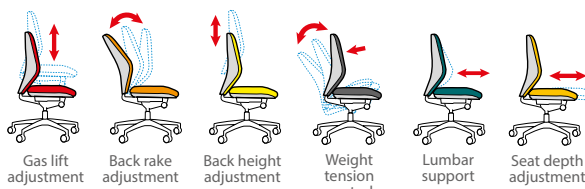

EN1021 1&2
BS 5852
Crib 5

JXERGOB-RED

JXERGOB-BLK

Mechanism

Dimensions

STOCKED

FABRIC TASK SEATING

Cornwall - Stocked Fabric Operator Chair