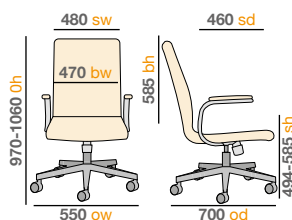

- Chrome 5 star base with easy glide castors
- Stylish chrome arms with arm pads
- Optional glides supplied to convert to a boardroom chair
- Weight capacity 115kg

Pricing

Code
MAR50004-G Fixed arms **RRP**
£279

Stocked Fabric

Grey

• Shown with optional glides

Mechanism

Dimensions

STOCKED

FABRIC
TASK SEATING

Senza - Stocked Fabric Operator Chair

- Fabric back and padded seat for comfort and design
- Asynchro mechanism provides free floating back, lockable seat & back
- 5 star base available in black with black castors
- Weight capacity 150kg
- BS 5459-2000+A2:2008