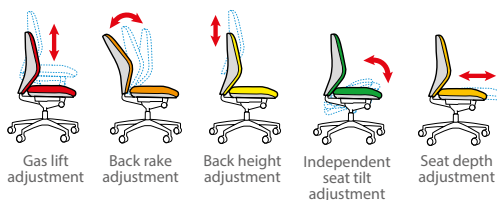

Cornwall - Stocked Fabric Operator Chair

Cornwall is designed for durability making it perfect for high-intensity environments like call centres, healthcare or public services where chairs need to perform all day, every day. The waterfall seat, soft padded arms and sculptured back delivers ergonomic comfort all day long.

- Available in black or blue fabric
- Height adjustable, soft padded arms
- Ergonomic full back with waterfall seat
- Weight capacity 150kg
- EN 1335-1: 2000

Pricing

Code	Adjustable arms	RRP
CWL300K2		£325

Stocked Fabric

Mechanism

Dimensions