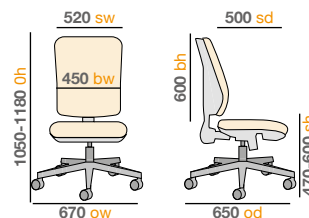

EN1021 1&2
BS 5852
Crib 5

SXERGOB-BLU

SXERGOB-RED

Mechanism

Dimensions

Jota Ergo - Stocked Fabric Operator Chair

JXERGOB-BLU

The Jota Ergo 24 hour task chair is built for constant use, with a host of ergonomic features that facilitate all-day comfort. Ideal for call centres, hospitals and other institutions that require round-the-clock support, the extra high back and adjustable arms of the Jota Ergo have been designed to increase user comfort and productivity, with a 3 lever mechanism, plenty of features and a stylish chrome base.

- Asynchro mechanism provides free floating, lockable back action
- CMHR high resilience, flexible foam seats for enhanced comfort
- High quality seating solution, designed with ergonomics in mind
- Weight capacity 150kg
- BS 5459-2000+A2:2008