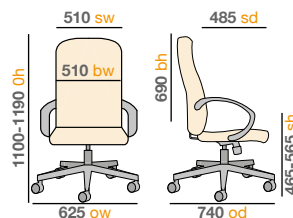

Stocked Fabric

Blue
B

Charcoal
C

LUC300T1-C

LUC300T1-C

Mechanism

Dimensions

Cavalier - Stocked Fabric Operator Chair

- Managers chair in blue or charcoal fabric with user weight tension control
- Stylish black frame, black base and black castors
- Thick padded seat and back also contribute to outstanding comfort
- Weight capacity 115kg