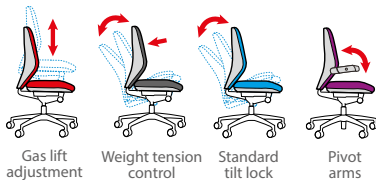

Tuscan - Stocked Fabric Operator Chair

The Tuscan high back operators chair collection has a uniquely shaped back and headrest which ensures the chair adapts to the users back and provides just the right amount of comfort and support. Available fully upholstered in black or blue fabric. Tuscan has ample cushioning whilst retaining a modern pillow design with sleek contours.

- Stylish black or blue fabric with black frame and black base
- Built-in lumbar support for enhanced comfort
- Pivot arms with open section complements the head rest design
- Weight capacity 115kg

Pricing

Code		RRP
TUS300T1	Pivot arms	£245

Stocked Fabric

Mechanism

Dimensions

STOCKED

FABRIC
TASK SEATING