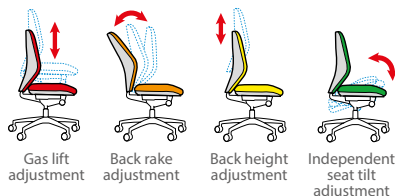

Fixed loop

Height adjustable

V200-00-K

V201-00-B

Mechanism

Gas lift adjustment

Back rake adjustment

Back height adjustment

Independent seat tilt adjustment

Dimensions

Vantage 100 - Stocked Fabric Operator Chair

The Vantage 100 fabric chairs are comfortable and affordable, no-nonsense, task office chair which is a highly versatile and suitable for a wide range of different tasks and applications. Available from stock in multiple fabric finishes, the contoured seat, back height and back rake adjustment and adjustable seat height increase sitting ease for long periods of time.