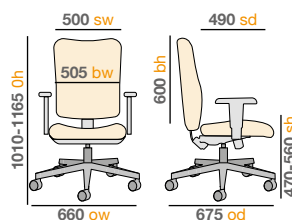

- Available in black or blue fabric
- Height adjustable, soft padded arms
- Ergonomic full back with waterfall seat
- Weight capacity 150kg
- EN 1335-1: 2000

Pricing

Code	Adjustable arms	RRP
CWL300K2		£325

Stocked Fabric

Black
K

Blue
B

CWL300K2-B

CWL300K2-B

Mechanism

Dimensions

Martinez - Stocked Fabric Operator Chair

- Chrome 5 star base with easy glide castors
- Stylish chrome arms with arm pads
- Optional glides supplied to convert to a boardroom chair
- Weight capacity 115kg

Pricing

Code
MAR50004-G Fixed arms **RRP**
£279