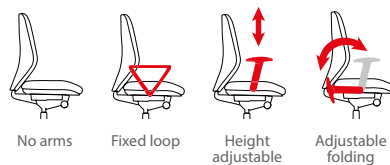

Pricing

Code		RRP
JH40-000	No arms	£205
JH43-000	Fixed arms	£220
JH44-000	Adjustable arms	£250
JH46-000	Folding arms	£265

Camira Extreme Stocked Fabric

JH44-000-GRN

JH43-000-BLK

Arm Options

Mechanism

Dimensions