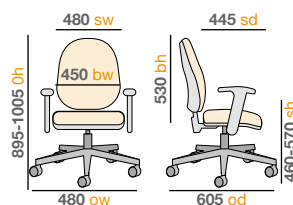

Dimensions