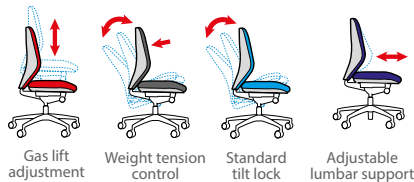

Stocked Fabric

Blue
B

Charcoal
C

LUC300T1-C

LUC300T1-C

Mechanism

Dimensions

Cavalier - Stocked Fabric Operator Chair