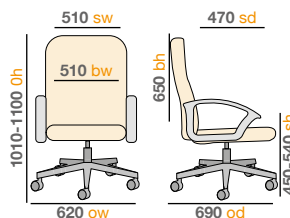

Dimensions

STOCKED

FABRIC
TASK SEATING