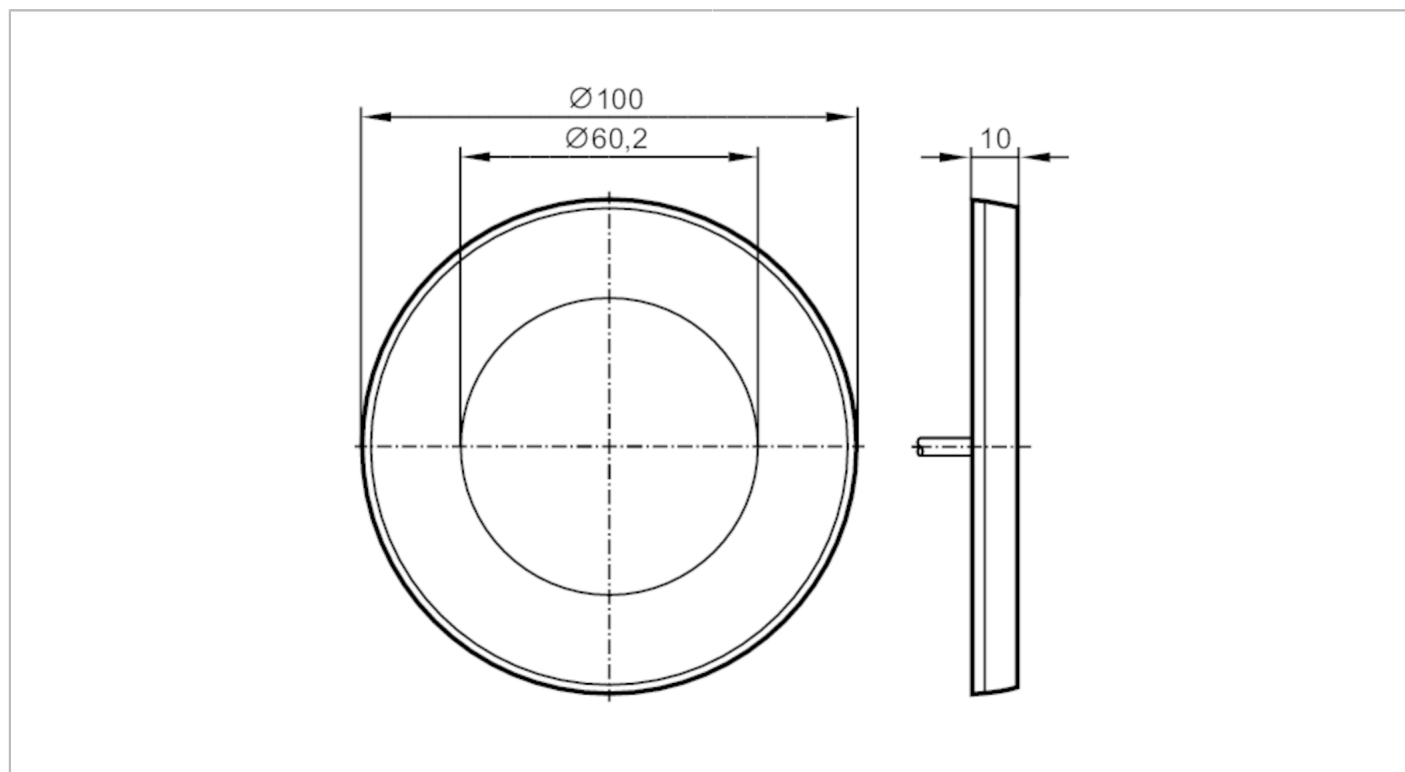

E12384

Coloured surround for touch sensors

BLACK COVER RING FOR KT

Application	
Design	for type KT50
Mechanical data	
Weight [g]	31.2
Dimensions [mm]	100 x 10 x 100
Materials	PC black
Remarks	
Pack quantity	2 pcs.