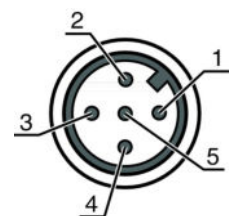

Part no.: 50101941
KB-008-3000 A-S
Connection cable

Figure can vary

Contents

- Technical data
- Electrical connection

Technical data

Connection

Connection 1

Type of connection	Connector
Thread size	M12
Type	Male
No. of pins	5 -pin
Encoding	A-coded
Design	Axial

Connection 2

Type of connection	Open end
--------------------	----------

Cable properties

Number of conductors	5 Piece(s)
Sheathing color	Black
Shielded	Yes
Cable design	Connection cable (open on one end)
Cable diameter (external)	5 mm
Cable length	3,000 mm
Sheathing material	PUR

Mechanical data

Classification

Customs tariff number	85444290
eCl@ss 8.0	27279218
eCl@ss 9.0	27060311
ETIM 5.0	EC001855
ETIM 6.0	EC001855

Electrical connection

Connection 1	
Type of connection	Connector
Thread size	M12
Type	Male
No. of pins	5 -pin
Encoding	A-coded
Design	Axial

Part no.: 50101941 – KB-008-3000 A-S – Connection cable

Connection 2	
Type of connection	Open end