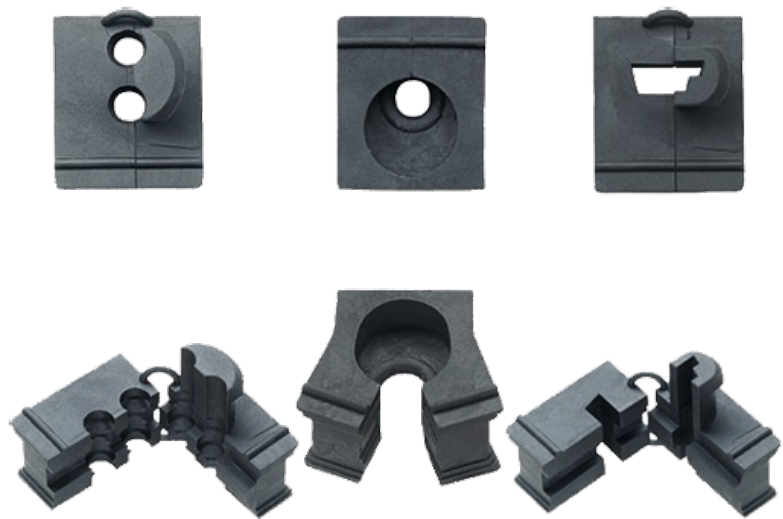

## MODLINK MSDD CABLE ENTRY SYSTEM

BTG/E

Special glands  
Bind plug large

For sale only in packing units

### [Link to Product](#)

#### Illustration

Product may differ from Image