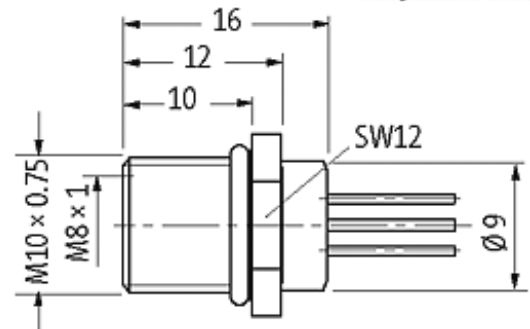

M8 FEMALE FLANGE PLUG REAR MOUNT

TPE wires 3x0.25 0.5m

Flange M8 female

4-pole

3-pole

Rear mounting

Mounting nut

with multi-strand wire

[Link to Product](#)**Illustration**

Female

stay connected

Female

Product may differ from Image

Form

08575

Technical Data

Operating voltage	max. 60 V AC/DC
Operating current per contact	max. 4 A
Locking of ports	Screw thread M8 x 1 mm (recommended torque 0.4 Nm) self-securing

Protection IP67 inserted and tightened (EN 60529)

Cables

Cable number	970
No./diameter of wires	3 × 0.25 mm ²
Wire isolation	PP (br, bk, bl)
Shore hardness outer jacket	70 ± 5D
Outer diameter	approx. 1.25 mm
Bend radius (fixed)	5 × outer Ø
Bend radius (moving)	10 × outer Ø
Temperature range (fixed)	-40...+80 °C
Temperature range (mobile)	-25...+80 °C