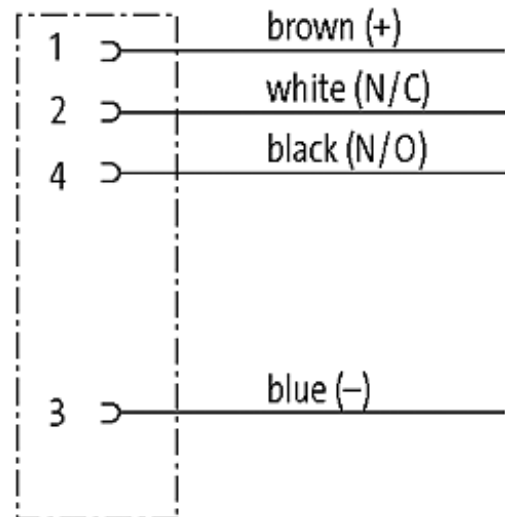

M8 FEMALE FLANGE PLUG REAR MOUNT

TPE wires 3x0.25 0.5m

Flange M8 female

4-pole

3-pole

Rear mounting

Mounting nut

with multi-strand wire

[Link to Product](#)**Illustration**

Female

stay connected

Female

Product may differ from Image

Form

08575

Technical Data

General data

Temperature range -25...+85 °C

Commercial data

country of origin	DE
customs tariff number	85444290
minimum order quantity	1