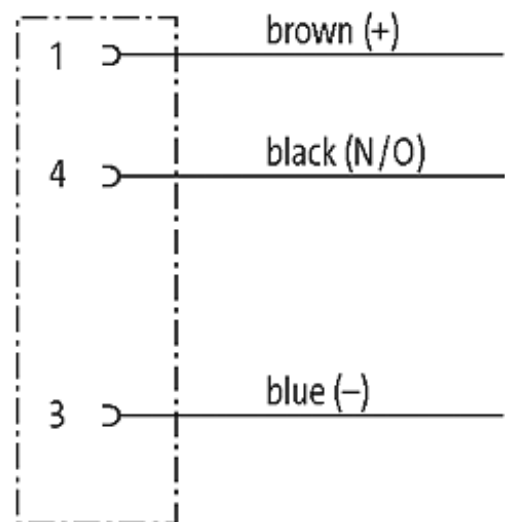

M8 FEMALE FLANGE PLUG REAR MOUNT

TPE wires 3x0.25 0.5m

Flange M8 female

4-pole

3-pole

Rear mounting

Mounting nut

with multi-strand wire

[Link to Product](#)**Illustration**

Female

stay connected

Female

Product may differ from Image

Form

08575

Technical Data