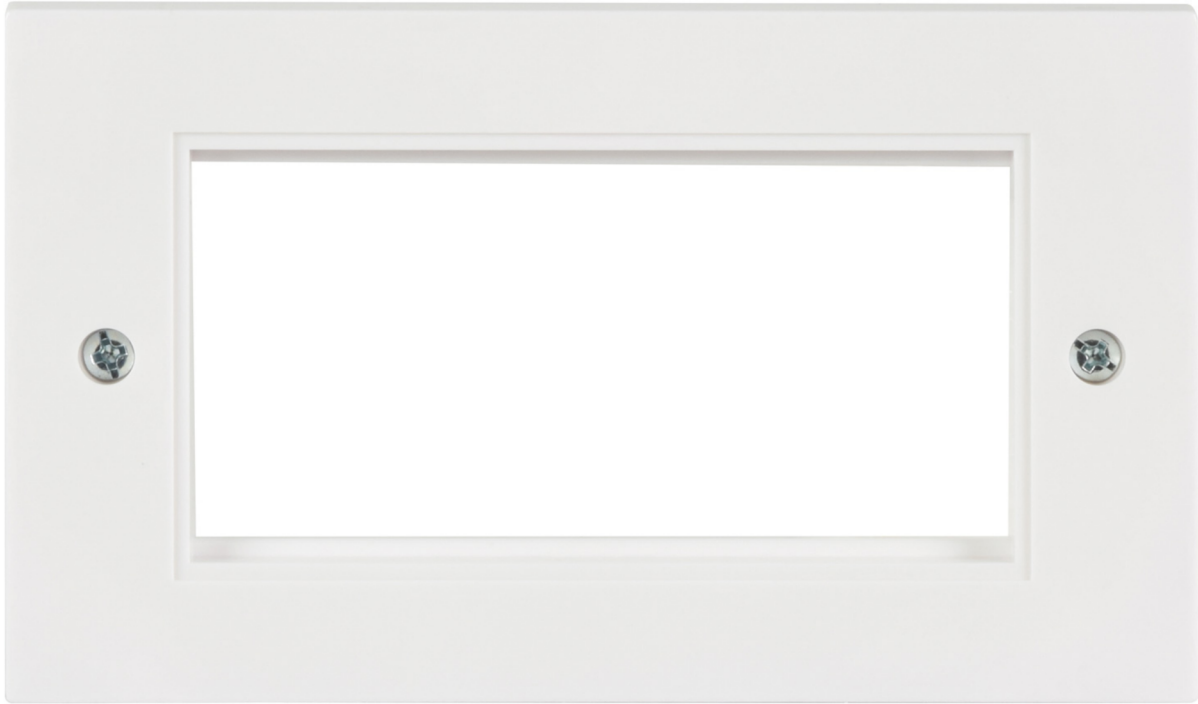

122.505UK

Brand name	AV:Link	Color	White	Inner qty	
Short URL		Packed	Bag	Outer qty	200
Date added		Barcode	5015972205389	Pallet qty	

Double Gang Wall Plate Frame for 4 Modules

A double gang wall plate frame that can be loaded with any combination of 4 wall plate modules. Simply snap the modules in place for a quick and neat termination of AV or networking connections. Suitable for domestic, commercial or educational applications.

- UK type double gang wall plate
- Space for 4 modules
- Fitting screws supplied

Dimensions 145 x 85 x 10mm Weight 35g

Stock Code	Model	Description	Colour	Packed
122.505UK		Double Gang Wall Plate Frame for 4 Modules	White	Bag