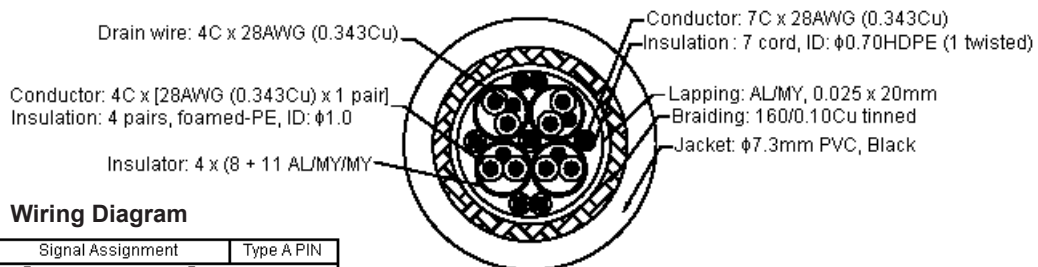

HDMI Lead

pro-SIGNAL

Specifications:

Connector Type A & B	: HDMI Plug
Cable Assembly Type	: Audio / Video
Cable Length - Imperial	: 22.97ft
Cable Length - Metric	: 7m
Jacket Colour	: Black
Body Plating	: Gold
Conductor Size	: 28AWG

Production Outlines (Moulded HDMI 19 Pin Plug to Plug)

Dimensions : Millimetres

Structure of Cable (28AWG Cable)

Wiring Diagram

Type A PIN	Signal Assignment	Type A PIN
1 red	red	1
2 earth	earth	2
3 white	white	3
4 blue	blue	4
5 earth	earth	5
6 white	white	6
7 green	green	7
8 earth	earth	8
9 white	white	9
10 brown	brown	10
11 earth	earth	11
12 white	white	12
13	green CEC green	13
14	grey SCL grey	14
15	orange SDA orange	15
16	purple DDC/CEC Ground purple	16
17	white +5 Volts Power white	17
18	red Hot Plug Detect red	18
19	yellow	19