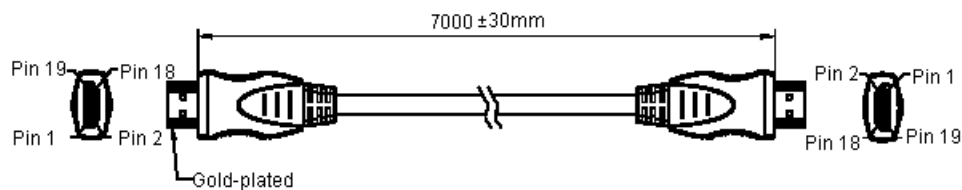

HDMI Lead

pro-SIGNAL

Specifications:

Connector Type A & B	: HDMI Plug
Cable Assembly Type	: Audio / Video
Cable Length - Imperial	: 22.97ft
Cable Length - Metric	: 7m
Jacket Colour	: Black
Body Plating	: Gold
Conductor Size	: 28AWG

Production Outlines (Moulded HDMI 19 Pin Plug to Plug)

Dimensions : Millimetres

Structure of Cable (28AWG Cable)

Wiring Diagram

Type A PIN	Signal Assignment	Type A PIN
1 red	red	1
2 earth	earth	2
3 white	white	3
4 blue	blue	4
5 earth	earth	5
6 white	white	6
7 green	green	7
8 earth	earth	8
9 white	white	9
10 brown	brown	10
11 earth	earth	11
12 white	white	12
13	green CEC green	13
14	grey SCL grey	14
15	orange SDA orange	15
16	purple DDC/CEC Ground purple	16
17	white +5 Volts Power white	17
18	red Hot Plug Detect red	18
19	yellow	19