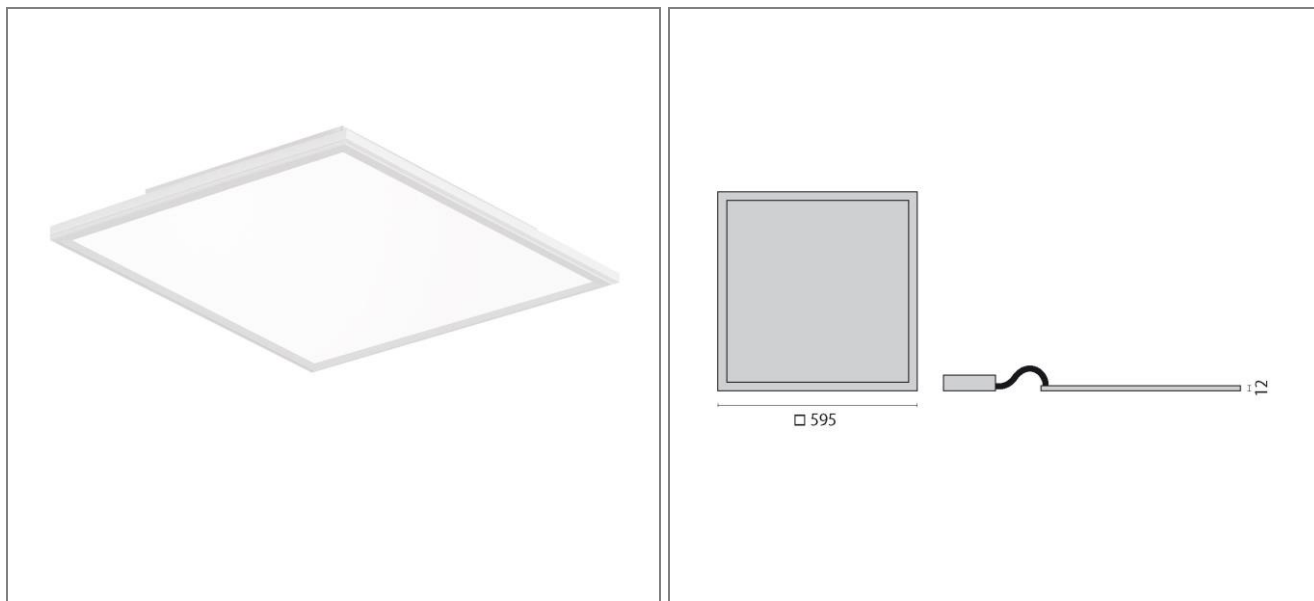

ART.: 8607891463300

FL SQUARE 600 IL OP

Art.: 8607891463300, FL SQUARE IL, Direct, 41W, 3000K, Driver static, 596mm, Symmetrical, > 75°, White, Lay-in LED luminaire for indoors, consisting of: Die-cast aluminium housing, powder-coated / LED Sidelight-Technology and light orienting plastic optic for a homogenous light distribution over the entire area of the cover / Colour rendering index Ra > 80 / Colour tolerance according to MacAdam = 3 SDCM / Suitable for lattice and coffered ceilings / Complete with electric converter / UGR <19 for all luminosities / Protection class IP43 (for light emission surface for installation in closed ceilings) / Recessed luminaire can only be used for cut ceilings with separately available installation frames / Separate accessory allows the lights to be used as a suspended, surface mounted or recessed luminaires

Connected load	41 W
Luminous flux	4650 lm
Efficiency	113 lm/W
Colour temperature	3000K
Colour rendering (CRI)	80
IP class	20
Nominal voltage	220 – 240 V
Colour	WH-RAL9016
UGR	≤ 22