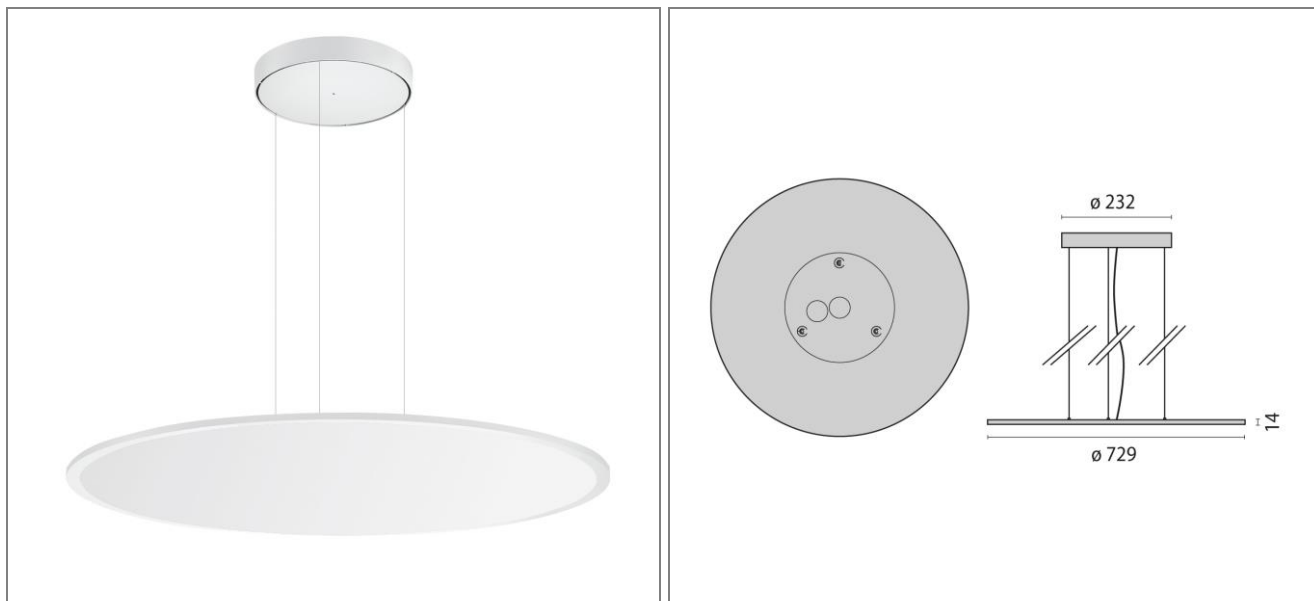

ART.: 8777491766310

FL ROUND 777 PL OP CORONA

Art.: 8777491766310, FL ROUND 777 PL, Direct/indirect, 69W, 3000K, Driver dali, Symmetrical, > 75°, White, Suspended round LED luminaire for indoors, comprising: Housing made from sheet steel and diecast aluminium, powder-coated / Opal white diffuser cover for optimum light diffusion and excellent uniformity / LED Sidelight-Technology and light orienting plastic optic for a homogenous light distribution over the entire area of the cover / Predominantly direct light distribution / Colour rendering index Ra > 80 / Colour tolerance according to MacAdam ≤ 3 SDCM / Dimmable via TouchDIM® / Complete with steel suspension cable (1.5 m), transparent power cord and ceiling rose / Complete with electric converter

Connected load	69 W
Luminous flux	8410 lm
Efficiency	122 lm/W
Colour temperature	3000K
Colour rendering (CRI)	80
IP class	20
Nominal voltage	220 – 240 V
Colour	WH-RAL9016
UGR	≤ 25