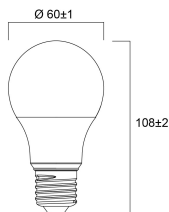

TECHNICAL DRAWINGS