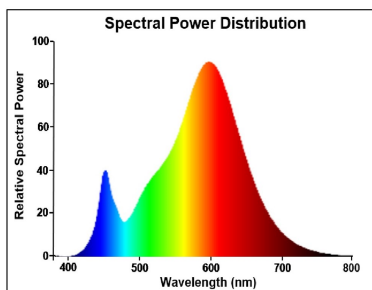

ToLEDo GLS

ToLEDo GLS V7 470LM 827 E27 SL

0029576

Packaging

Single packaging type	Carton
Product EAN number	5410288295763
Packaging single length / height (cm)	11.2
Packaging single width (cm)	6.0
Packaging single depth (cm)	6.0
DUN14 (outer)	15410288295760
Units per outer package	6
Packaging outer length / height (cm)	18.8
Packaging outer width (cm)	12.7
Packaging outer depth (cm)	12.0

Safety data

Optimal operating condition (°C)	-20-40
Breakage cleaning instructions	Not applicable
Special purpose lamp	No
Dry applications use only	Yes
Suitable for household illumination	Yes
Safety message	Not Suitable for totally enclosed fixtures

PHOTOMETRY

TECHNICAL DRAWINGS