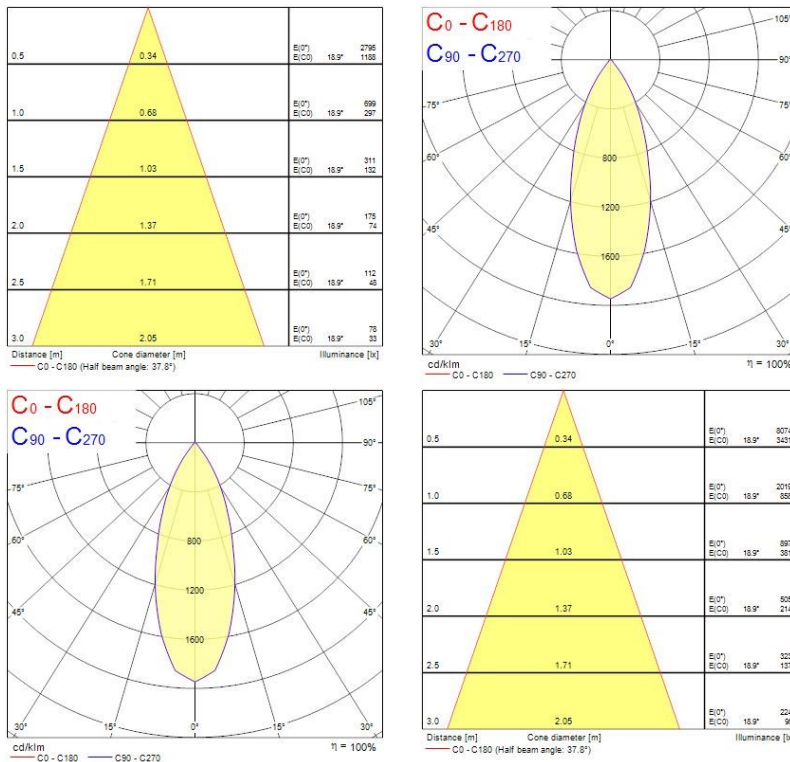

Myriad Deco - Housing only

MYRIAD DECO HOUSING FLOOD 3000K PHDM EM SILVER REF 2057975

Cutout Dimensions (W x L in mm or Diameter in mm)	76
Weight (kg)	1.39
Recessed Depth (mm)	72

Packaging

Single packaging type	Carton
Product EAN number	5025768579754
Packaging single length / height (cm)	17.5
Packaging single width (cm)	15.0
Packaging single depth (cm)	17.5
DUN14 (outer)	05025768579754
Units per outer package	1
Packaging outer length / height (cm)	17.5
Packaging outer width (cm)	15.0
Packaging outer depth (cm)	17.5

PHOTOMETRY

TECHNICAL DRAWINGS