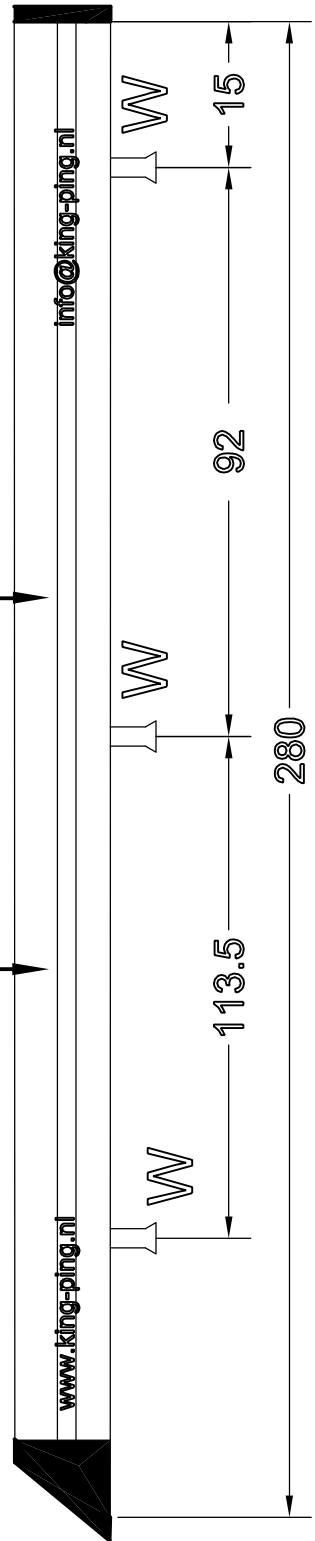

FORD CUSTUM

280x143 cm.

 W	6X	 M8	18X	 M8	6X
 M8x25	12X	 M8x20	6X	 M8	12X
 98°	6X	 3xD M8	24X	 M8	6X
		 KING PING	2X		

KING www.king-ping.nl
ALU Email: info@king-ping.nl

 MAX. 100 KG

ALUFOKK280143S 01/2013