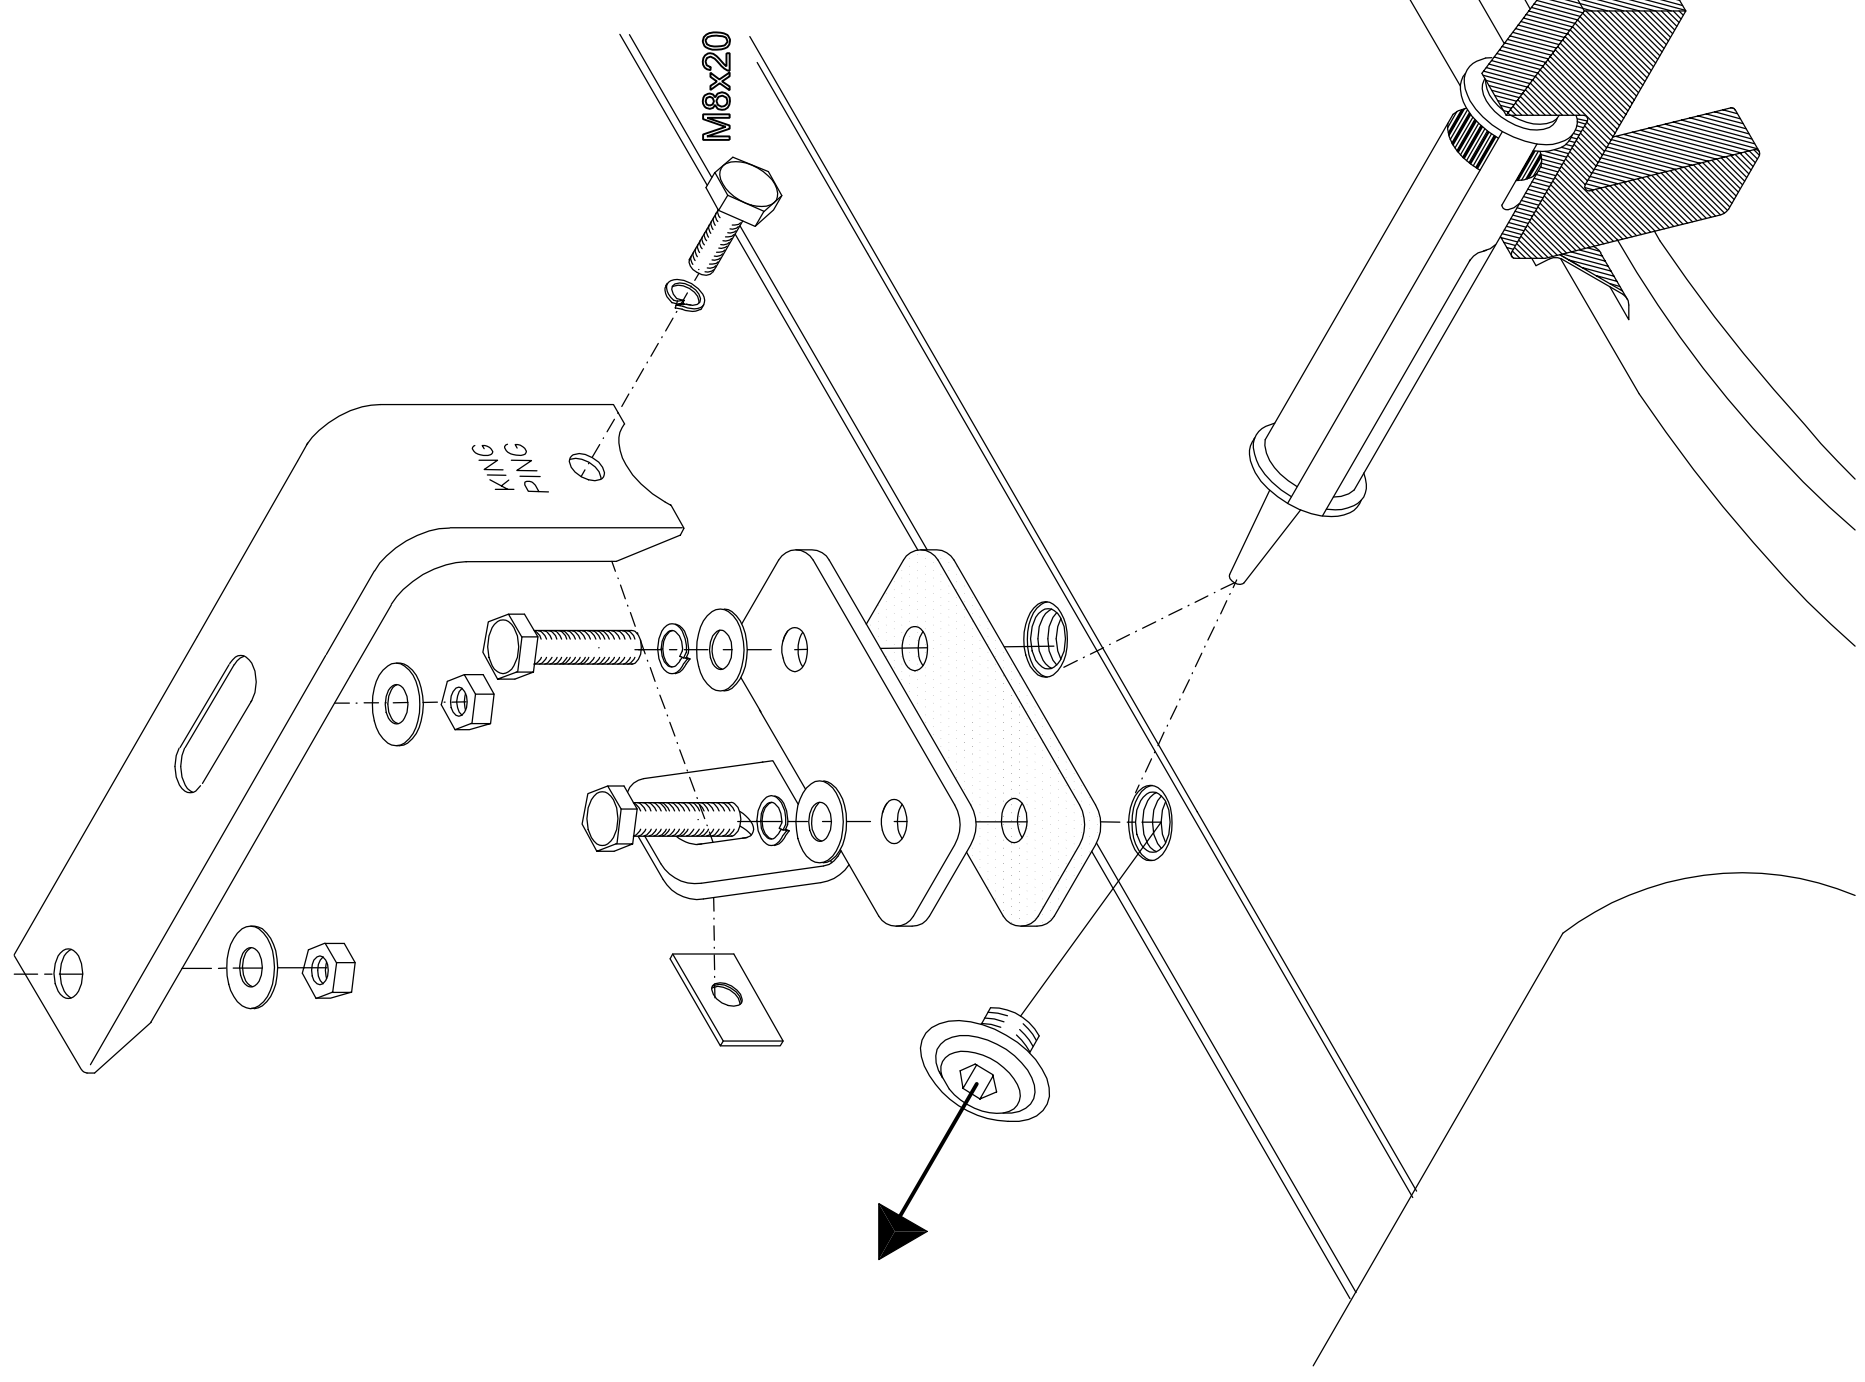

FORD CUSTUM

280x143 cm.

 W	6X	 M8	18X	 M8	6X
 M8x25	12X	 M8x20	6X	 M8	12X
 98°	6X	 3xD M8	24X	 M8	6X
		 KING PING	2X		

KING www.king-ping.nl
ALU Email: info@king-ping.nl

 MAX. 100 KG

ALUFOKK280143S 01/2013