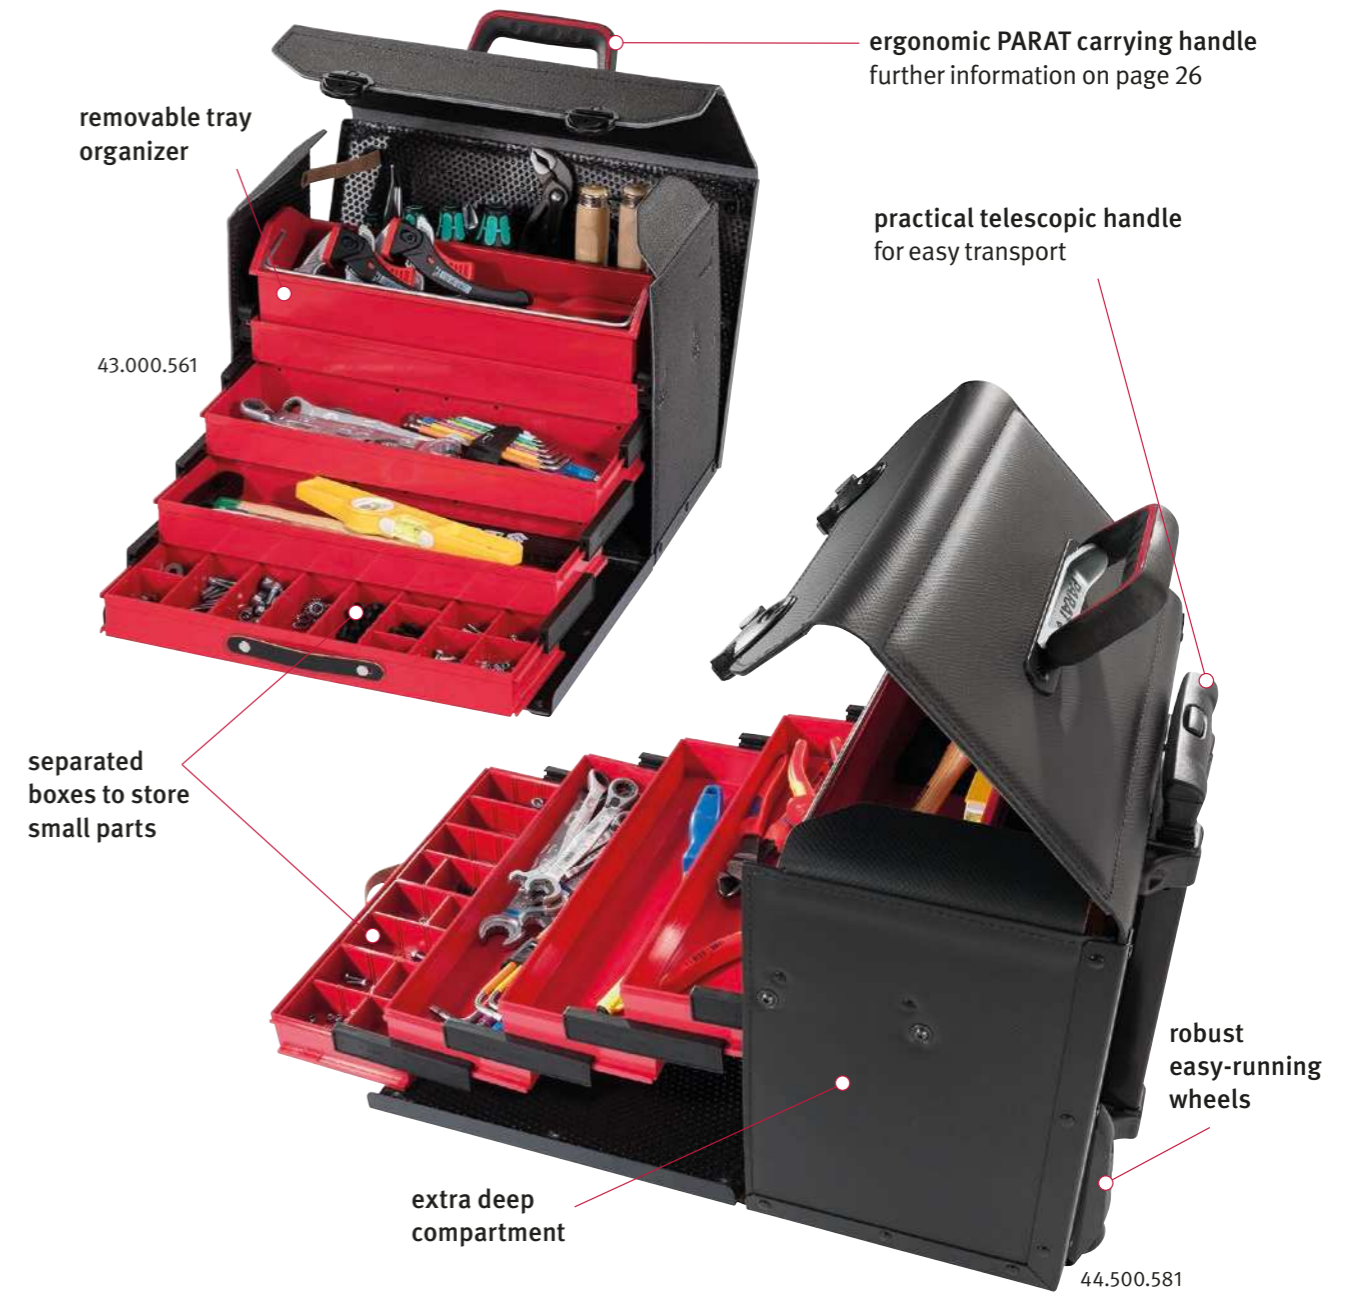

MULTIFUNCTIONAL ORGANIZERS.
SHOULDER BAGS.

MULTIFUNCTIONAL ORGANIZERS.
MULTIFUNCTIONAL ORGANIZERS.

TOP-LINE	part no.	inner dimensions in mm			organizing system				lock type			material		rollable	
		W	D	H	CP-7 holds up to ... tools	pockets	chisel holder	drawers	removable tray organizer	PARA-LOCK	plug lock	ratchet lock	plastic & cowhide		plastic & industrial leather
PARALOCK	30.200.581	230	140	300	—	17	—	—	—	•	—	—	•	—	—
Mini	30.000.581	220	140	250	—	17	—	—	—	—	•	—	•	—	—

TOP-LINE	part no.	inner dimensions in mm			organizing system				lock type			material		rollable	
		W	D	H	CP-7 holds up to ... tools	pockets	chisel holder	drawers	removable tray organizer	PARA-LOCK	plug lock	ratchet lock	plastic & cowhide		plastic & industrial leather
Plus Organize CP-7	43.000.561	410	190	280	30	—	—	4	•	—	—	•	—	•	—
KingSize Organize	44.000.581	410	220	210	15	—	—	5	•	—	—	•	•	—	—
KingSize Organize Roll	44.500.581	410	220	310	15	—	—	5	•	—	—	•	•	—	•