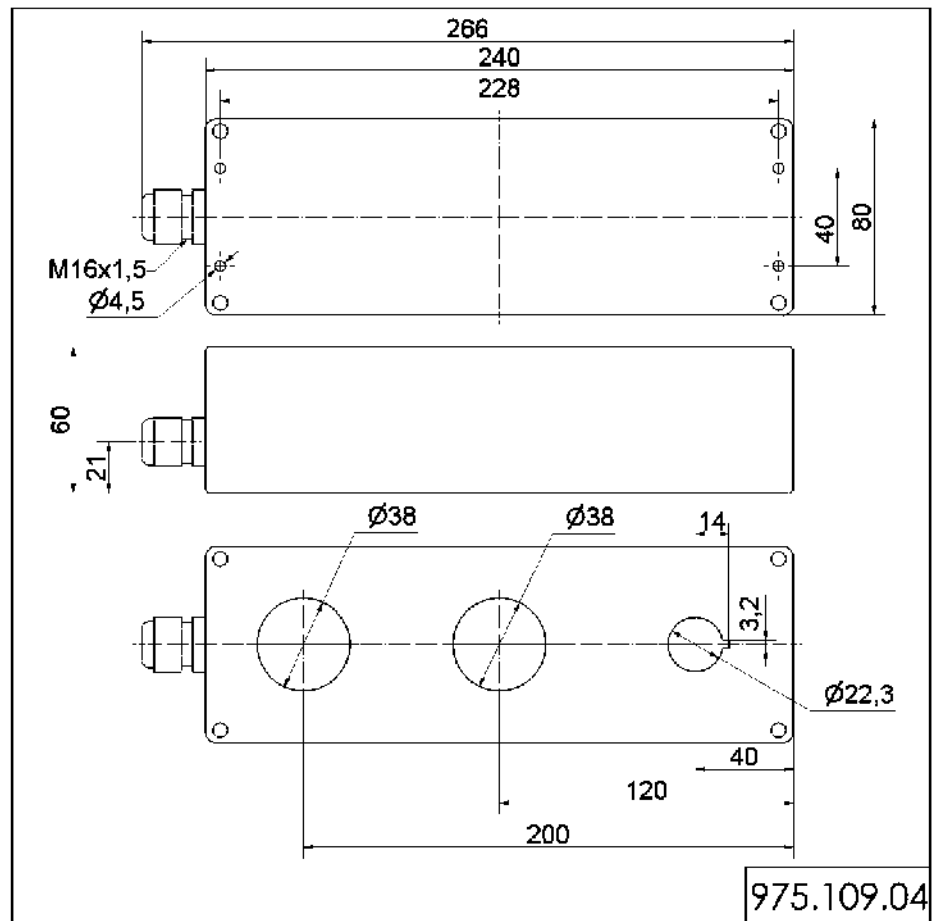

DRAWING

For additional installation and mounting information, refer to the appropriate user guide at www.werma.com. This printed copy is for information only and is subject to alteration.