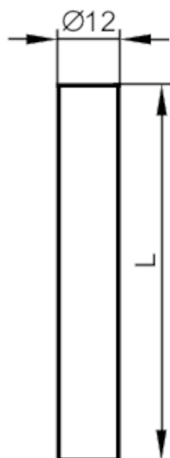

E21111

Mounting rod

ROD MOUNTING 150MM STRAIGHT

Application	
Design	straight
Mechanical data	
Weight [g]	136.5
Dimensions [mm]	Ø 12
Materials	stainless steel (1.4571/316Ti)
Length [mm]	150
Remarks	
Pack quantity	1 pcs.