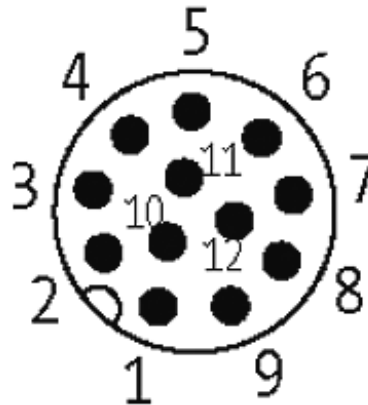

M12 FEMALE FLANGE PLUG A CODED FRONT MOUNT

PP-wires 12x0,14 1m

Flange M12 female
12-pole
Front mounting
with multi-strand wire

[Link to Product](#)**Illustration**

1	▷	brown
2	▷	blue
3	▷	white
4	▷	green
5	▷	pink
6	▷	yellow
7	▷	black
8	▷	gray
9	▷	red
10	▷	violet
11	▷	gray/pink
12	▷	red/blue

Female

Product may differ from Image

Form

19181

Technical Data

Operating voltage	max. 30 V AC/DC
Operating current per contact	max. 1.5 A
Locking of ports	Screw thread M12 × 1 mm (recommended torque 0.6 Nm) self-securing
Protection	IP67 inserted and tightened (EN 60529)

Cables

Cable number	979
No./diameter of wires	12 × 0.14 mm ²
Wire isolation	PP (br, bl, wh, gn, pk, ye, bk, gr, rd, vi, grpk, rdbl)
Shore hardness outer jacket	74 ± 5D
Outer diameter	approx. 1.25 mm
Bend radius (fixed)	5 × outer Ø
Bend radius (moving)	15 × outer Ø
Temperature range (fixed)	-40...+85 °C
Temperature range (mobile)	-25...+85 °C

General data

Temperature range	-25...+85 °C
-------------------	--------------

Commercial data

country of origin	DE
customs tariff number	85444290
minimum order quantity	1