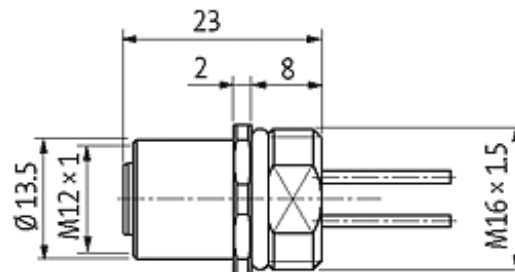

M12 FEMALE FLANGE PLUG A CODED FRONT MOUNT

PP-wires 12x0,14 1m

Flange M12 female
12-pole
Front mounting
with multi-strand wire

[Link to Product](#)**Illustration**

1	▷	brown
2	▷	blue
3	▷	white
4	▷	green
5	▷	pink
6	▷	yellow
7	▷	black
8	▷	gray
9	▷	red
10	▷	violet
11	▷	gray/pink
12	▷	red/blue

Female

Product may differ from Image

Form

19181

Technical Data

Operating voltage	max. 30 V AC/DC
Operating current per contact	max. 1.5 A
Locking of ports	Screw thread M12 × 1 mm (recommended torque 0.6 Nm) self-securing
Protection	IP67 inserted and tightened (EN 60529)

Cables

Cable number	979
No./diameter of wires	12 × 0.14 mm ²
Wire isolation	PP (br, bl, wh, gn, pk, ye, bk, gr, rd, vi, grpk, rdbl)
Shore hardness outer jacket	74 ± 5D
Outer diameter	approx. 1.25 mm
Bend radius (fixed)	5 × outer Ø
Bend radius (moving)	15 × outer Ø
Temperature range (fixed)	-40...+85 °C
Temperature range (mobile)	-25...+85 °C

General data

Temperature range	-25...+85 °C
-------------------	--------------

Commercial data

country of origin	DE
customs tariff number	85444290
minimum order quantity	1