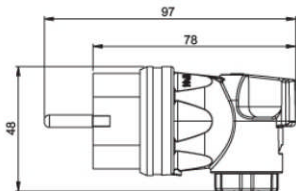

Safety plugs

Rubber plug IP44

• Insert: polyamide

IP44 splashproof

Insert:	acc. Austrian/German system	dual earthing system	acc. Belg./French System
Polyamide	0511-s	0521-s	0531-s
pack.unit:	30	30	30

Solid rubber plug IP44

• Insert: rubber

IP44 splashproof

Insert:	acc. Austrian/German system	dual earthing system	acc. Belg./French System
Rubber	0512-s	0522-s	0532-s
pack.unit:	30	30	30

Angled plug (rubber / solid rubber) IP44