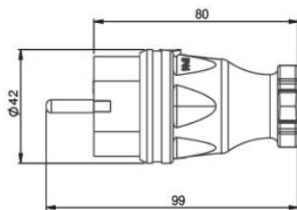

Safety plugs

Rubber plug IP44

• Insert: polyamide

IP44 splashproof

Insert:	acc. Austrian/German system	dual earthing system	acc. Belg./French System
Polyamide	0511-s	0521-s	0531-s
pack.unit:	30	30	30

Solid rubber plug IP44

• Insert: rubber

IP44 splashproof

Insert:	acc. Austrian/German system	dual earthing system	acc. Belg./French System
Rubber	0512-s	0522-s	0532-s
pack.unit:	30	30	30

Angled plug (rubber / solid rubber) IP44

IP44 splashproof

Insert:	acc. Austrian/German system	dual earthing system	acc. Belg./French System
Polyamide	05811-s	05821-s	05831-s
Rubber	05812-s	05822-s	05832-s
pack.unit	30	30	30