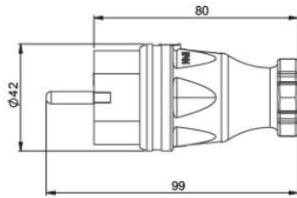

Safety plugs

Rubber plug IP44

• Insert: polyamide

IP44 splashproof

Insert:	acc. Austrian/German system	dual earthing system	acc. Belg./French System
Polyamide	0511-s	0521-s	0531-s
pack.unit:	30	30	30

Solid rubber plug IP44

• Insert: rubber

IP44 splashproof

Insert:	acc. Austrian/German system	dual earthing system	acc. Belg./French System
Rubber	0512-s	0522-s	0532-s
pack.unit:	30	30	30

Angled plug (rubber / solid rubber) IP44

IP44 splashproof

Insert:	acc. Austrian/German system	dual earthing system	acc. Belg./French System
Polyamide	05811-s	05821-s	05831-s
Rubber	05812-s	05822-s	05832-s
pack.unit	30	30	30