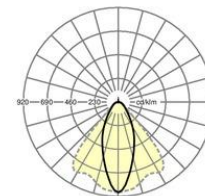

Category (ETIM):	Device mount IP 54
Type:	Device mount IP54-SDGSOT LED
Order number:	18620204100
Configuration:	Lamps integrated: LED, Light colour 840/neutral white (4000K), Colour rendering Ra>80; LED service life 50000h L80/B10
Operating device:	Electronic driver (1 pcs.)
Mains voltage:	230V / 50Hz
System performance (W):	39
Luminaire luminous flux (lm):	6000
lm/W:	148
Ambient temperatures:	-20°C / 40°C
Certifications:	IP 54, protection class I, F, D, DIN10500/Food, Indoor, CE
Colour of the housing:	traffic white RAL 9016
Weight (net) (kg):	1.9
Dimensions LxWxH/DxH (mm):	1531 x 55 x 37
mounting method:	Mounting rail system mounting
EAN-number:	4020863325917
Commodity code:	94051098

## SDGSOT LED 6000lm 840 • vw • ED • 18620204100

**Lighting technology**  
Individual.Lens.Optic-direct narrow distribution  
SDGSOT LED 6000 lm 840

$\eta_{LB}$	100 %
lm/W	148
$\Phi_{\downarrow/\uparrow}$	99 % / 1 %
UGR q/l	18.5 / 20.4

Dimensions LxWxH/DxH (mm): 1531 x 55 x 37  
Configuration: Lamps integrated: LED, Light colour 840/neutral white (4000K), Colour rendering Ra>80; LED service life 50000h L80/B10  
Luminaire luminous flux (lm): 6000  
lm/W: 148  
Operating device: Electronic driver (1 pcs.)  
System performance (W): 39  
Conditions: Suitable for use in ambient temperatures of -20°C to 40°C  
Certifications: IP 54, protection class I, F, D, DIN10500/Food, Indoor, CE