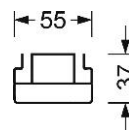

Category (ETIM):	Device mount IP 54
Type:	Device mount IP54-SDGSOT LED
Order number:	18620204100
Configuration:	Lamps integrated: LED, Light colour 840/neutral white (4000K), Colour rendering Ra>80; LED service life 50000h L80/B10
Operating device:	Electronic driver (1 pcs.)
Mains voltage:	230V / 50Hz
System performance (W):	39
Luminaire luminous flux (lm):	6000
lm/W:	148
Ambient temperatures:	-20°C / 40°C
Certifications:	IP 54, protection class I, F, D, DIN10500/Food, Indoor, CE
Colour of the housing:	traffic white RAL 9016
Weight (net) (kg):	1.9
Dimensions LxWxH/DxH (mm):	1531 x 55 x 37
mounting method:	Mounting rail system mounting
EAN-number:	4020863325917
Commodity code:	94051098

Quick-fit mounting system Device mount IP 54; Device mount made of galvanised, profiled sheet steel, surface coated with polyester resin enamel. Toolless fastening with two integrated pressure locks. Lighttechnical element with transparent seal, end faces made of plastic, all-round closed seal to mounting rail. Housing colour traffic white RAL 9016; Direct, open light distribution, individual. lens. optic made of polycarbonate. Heat-resistant cables including fixed 3-pole rapid installation plug connector with tool-less phase pre-selection and locating finger.

Dimensions LxWxH/DxH (mm): 1531 x 55 x 37  
Configuration: Lamps integrated: LED, Light colour 840/neutral white (4000K), Colour rendering Ra>80; LED service life 50000h L80/B10  
Luminaire luminous flux (lm): 6000  
lm/W: 148  
Operating device: Electronic driver (1 pcs.)  
System performance (W): 39  
Conditions: Suitable for use in ambient temperatures of -20°C to 40°C  
Certifications: IP 54, protection class I, F, D, DIN10500/Food, Indoor, CE