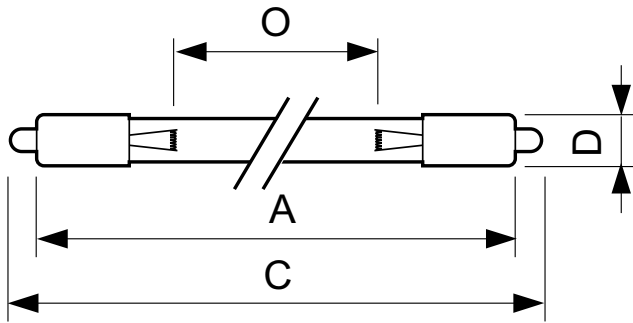

## Dimensional drawing

Product	D (max)	O	C (max)	A (max)
TUV 64T5 HE SP UNP/32	18.6 mm	1,473 mm	1,575.1 mm	1,556.6 mm