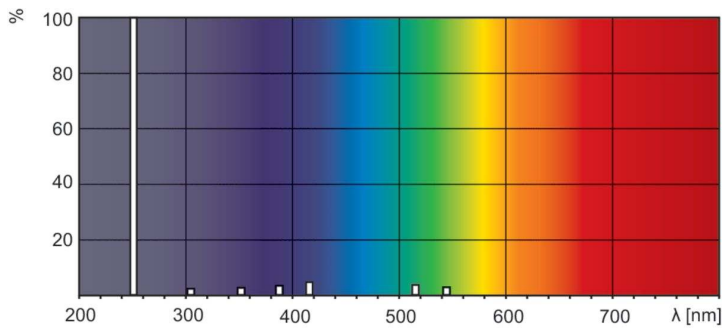

## Photometric data

Spectral Power Distribution Colour - TUV 64T5 HE SP UNP/32