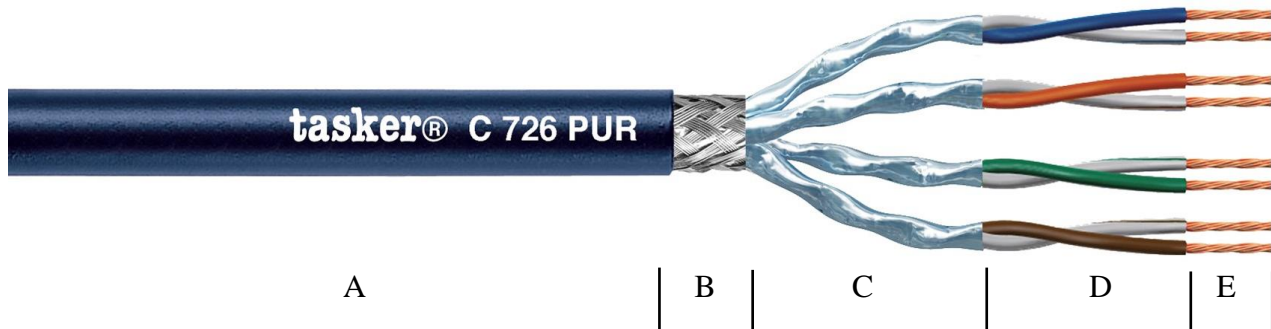

Technical Datasheet

tasker® C726 PUR S.-F.T.P. Cat. 7 Flex UL/ETL Standard Cable

CATEGORY High Frequency Transmission Data (See Audio Catalogue)
APPLICATIONS LAN cabling, high frequency patch cord, Digital A/V over Cat. cables

- A:** Dark Blue Polyurethane (**PUR**) Sheath. Outer Diam. Ø 6,30 (±0,20) mm. Flame Retardant, Halogen Free and UV, Chemical, Water and Oil Resistant.
- B:** O.F.C. tinned copper Braid shielding covering 65%
- C:** shielding with aluminum/polyester tape, covering 100%, on each single pairs.
- D:** Foam-skin polyethylene – max 1.05mm. RJ45 plug connector compatible. white-blue/blue, white-orange/orange, white-green/green, white-brown/brown.
- E:** Stranded wires in O.F.C. Red Copper - formation 7x0,16 mm. Nom. Cross section 4x2x0.14mm².