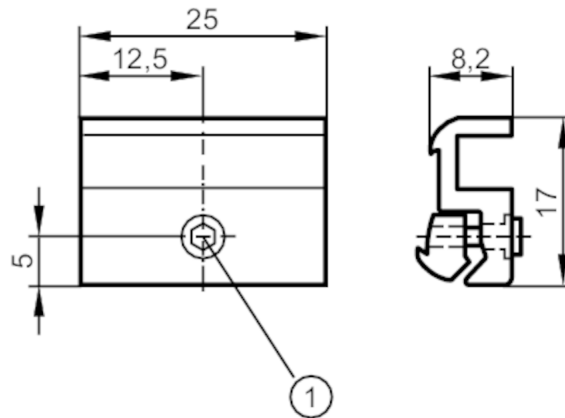

E11892

Mounting adapter for Bosch Rexroth pneumatic cylinders

ADAPT FOR CYL BOSCH PRB

1 Mounting screw SW 1.5

Application

Design for types MKT

Mechanical data

Weight [g]	7.1
Type of mounting	for series: Bosch PRA, Bosch PRB
Dimensions [mm]	17 x 25 x 8.2
Materials	aluminium; screw: stainless steel