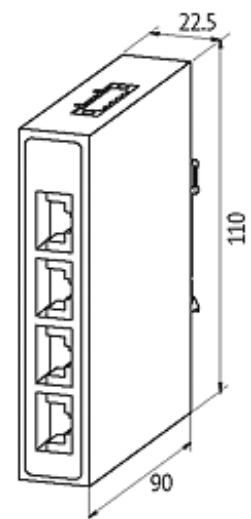

TREE 4TX METAL - UNMANAGED SWITCH - 4 PORTS

4 port unmanaged switch
(UL-Listed)

For connection cables please see chapter "Connection Technology"

[Link to Product](#)**Illustration**

Product may differ from Image

Approvals

Connections

Fieldbus	4 × RJ45
Supply System	Spring clamp plug-in terminal: 0.2...2.5 mm ²

Technical Data

Operating voltage	2 × 9...48 V DC, redundancy
Transfer rate	10/100 Mbit/s full duplex
Operating modes	Autocrossing Autonegotiation

General data

Protection	IP50
Housing	Metal black
Mounting method	DIN-rail mountable TH35 (EN 60715)
Temperature range	-10...+70 °C (storage temperature -40...+85 °C)
Dimensions H × W × D	110×22.5×89.6 mm