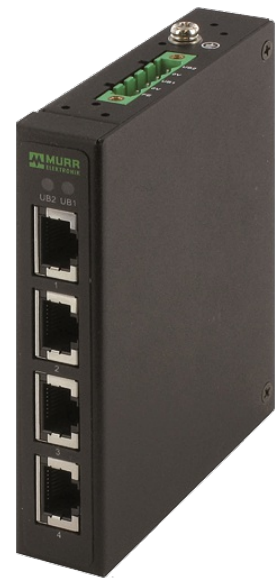

TREE 4TX METAL - UNMANAGED SWITCH - 4 PORTS

4 port unmanaged switch
(UL-Listed)

For connection cables please see chapter "Connection Technology"

[Link to Product](#)**Illustration**

Product may differ from Image

Approvals

Connections

Fieldbus	4 × RJ45
Supply System	Spring clamp plug-in terminal: 0.2...2.5 mm ²

Technical Data

Operating voltage	2 × 9...48 V DC, redundancy
Transfer rate	10/100 Mbit/s full duplex
Operating modes	Autocrossing Autonegotiation

General data

Protection	IP50
Housing	Metal black
Mounting method	DIN-rail mountable TH35 (EN 60715)
Temperature range	-10...+70 °C (storage temperature -40...+85 °C)
Dimensions H × W × D	110×22.5×89.6 mm