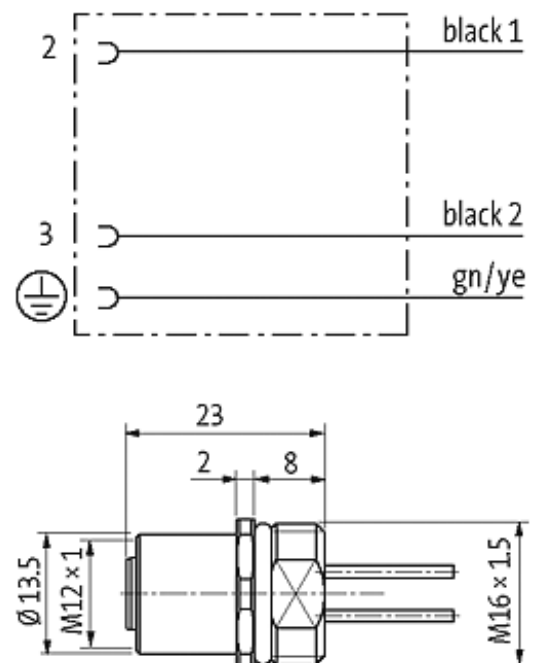

M12 FEMALE FLANGE PLUG C CODED FRONT MOUNT

PP-wires 3X0.75 0.5m

Flange M12 female
3-pole
Front mounting
with multi-strand wire

[Link to Product](#)

Illustration

Product may differ from Image

Form

20221

Technical Data

Operating voltage	max. 250 V AC/DC
Operating current per contact	max. 4 A
Locking of ports	Screw thread M12 × 1 mm (recommended torque 0.6 Nm) self-securing
Protection	IP67 inserted and tightened (EN 60529)

Cables

Cable number	930
No./diameter of wires	3 × 0.75 mm ²
Wire isolation	PP (bk, num, gnye)
Shore hardness outer jacket	90 ± 5A

Outer diameter	approx. 1.85 mm
Bend radius (fixed)	5 × outer Ø
Bend radius (moving)	10 × outer Ø
Temperature range (fixed)	-40...+80 °C
Temperature range (mobile)	-25...+80 °C

General data

Temperature range	-25...+85 °C
-------------------	--------------

Commercial data

country of origin	DE
customs tariff number	85444290
minimum order quantity	1