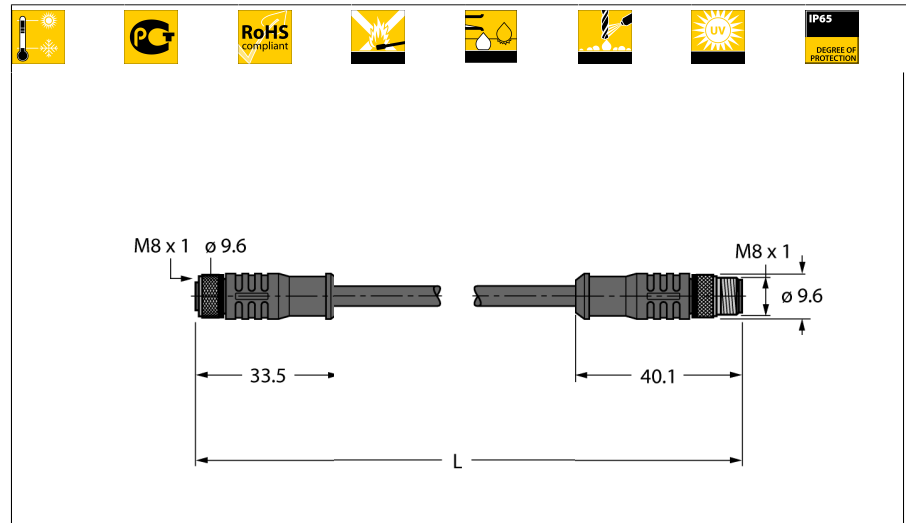

**High-Temperature Resistant Actuator and Sensor Cable Extension Cable**  
**HT-SKP3-5-HT-SSP3/S2430**

- M8 female connector, straight, 3-pin
- M8 male connector, straight, 3-pin
- Sheath material: PTFE
- Sheath color: white
- Flame-retardant
- Resistant to welding sparks
- Resistant to chemicals, UV radiation and oils
- Resistant to acids and alkaline solutions
- LABS free
- Resistant to microbes and hydrolysis
- Cold and heat-flexible
- RoHS-compliant
- Protection class IP65
- Temperature range of the cable: -190°C...260°C
- Cable length: 5.0 m

<b>Type designation</b>	HT-SKP3-5-HT-SSP3/S2430
Ident no.	8039973

<b>Connector A side</b>	Female connector, M8 (← 1, Straight
Number of pins	3
Contacts	Brass, CuZn, Gold-plated
Contact carriers	Plastic, PBT GF, Black
Grip	Plastic, PBT GF, Black
Coupling nut/screw	Brass, CuZn, Nickel-plated
Seal	Plastic, FPM/FKM
Protection class	IP65, A + B side screwed together
Mechanical lifespan	> 100 Mating cycles
Pollution degree	3
Tightening torque	0.5 ... 0.6 Nm (observe max. torque of counter piece!)

<b>Connector B side</b>	Connector, M8x1, Straight
Number of pins	3 pins
Contacts	brass, CuZn, Gold-plated
Contact carriers	Plastic, PBT GF, Black
Grip	plastic, PBT GF, black
Coupling nut/screw	Brass, CuZn, Nickel-plated
Protection class	IP65, Only when screwed tight
Mechanical lifespan	> 100 Mating cycles
Pollution degree	3
Tightening torque	0.5 ... 0.6 Nm (observe max. torque of counter piece!)

<b>General data</b>	
Cable diameter	3.8 ± 0.20mm
Cable length	5 m
Cable quality	PTFE
Cable color	White
Core insulation	PTFE
Core colors	BN, BU, BK
Core cross-section	3x0.34mm <sup>2</sup>
Arrangement of strands	7x0.254 mm