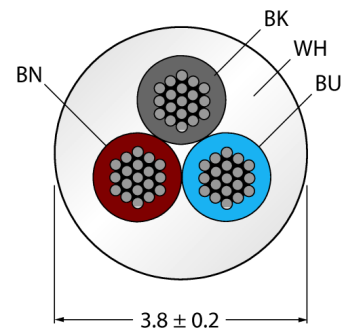

Cable Cross-section