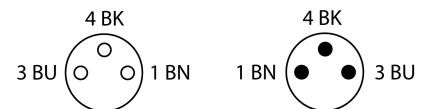

Cable Cross-section