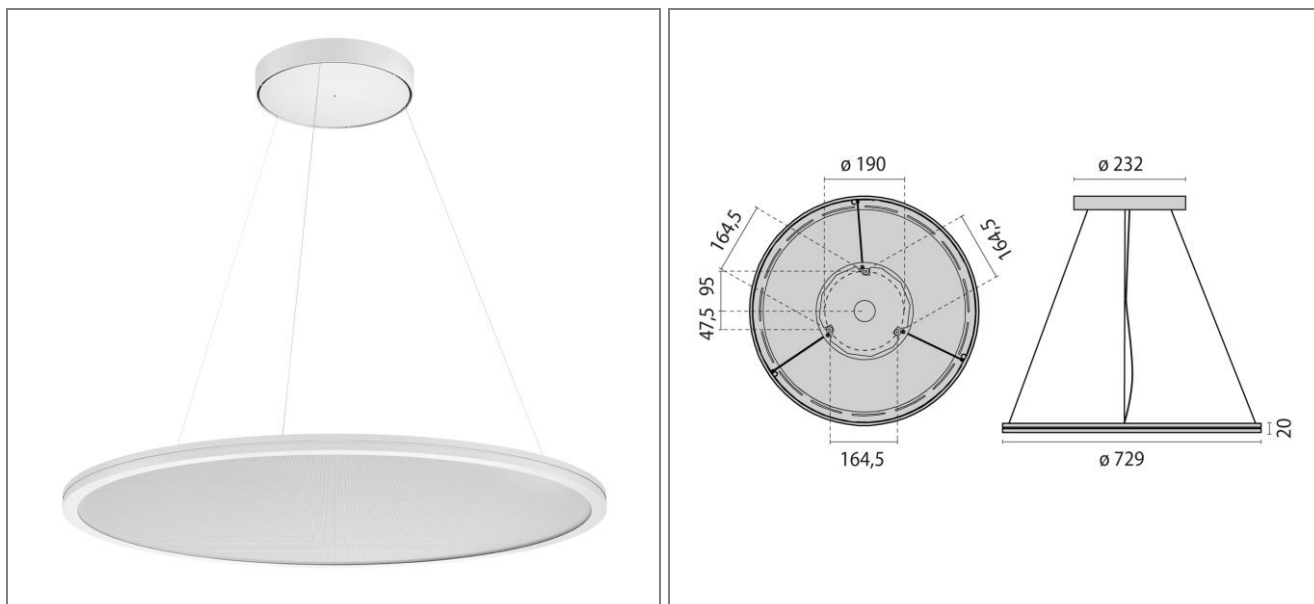

ART.: 8720461766310

SL720PL ROUND LED MICROPRISMATIC L

Art.: 8720461766310, SL720PL ROUND LED, Micro-prism, 76W, 3000K, Driver dali, 0mm, Symmetrical - Direct / indirect, RAL 9016, Suspended round LED luminaire for indoors, comprising: Die-cast aluminium housing, steel sheet canopy, painted / Microprismatic diffuser for efficient light diffusion, glare reduction and a high uniformity / Direct / indirect light distribution / LED Sidelight-Technology for a homogenous light distribution over the entire area of the cover / Colour rendering index Ra > 80 / Colour tolerance according to MacAdam = 3 SDCM / Dimmable via TouchDIM® / Complete with steel suspension cable (1.5 m), transparent power cord and canopy / Complete with electric converter / VDU application suitable acc. to EN 12464-1 / Special colour versions available upon request

Connected load	76 W
Luminous flux	6600 lm
Efficiency	87 lm/W
Colour temperature	3000K
Colour rendering (CRI)	80
IP class	20
Nominal voltage	220 – 240 V
Colour	RAL 9016
UGR	9,6
Glare control	✓