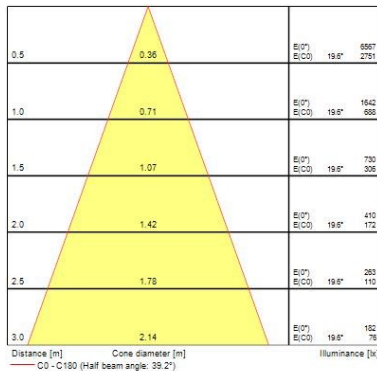

Myriad Pendant White - Remote Gear

MYRIAD PENDANT 4000K REMOTE GEAR SWITCHED WHITE
2050689

Physical data

Housing colour	White
IP rating	IP20
IK rating	IK02
Nominal Product Length (mm)	75
Nominal Product Width (mm)	75
Nominal Product Height (mm)	129
Nominal Product Diameter (mm)	75
Max. Lamp Diameter (mm) - D	75
Weight (kg)	0.45

Packaging

Single packaging type	Carton
Product EAN number	5025768506897
Packaging single length / height (cm)	17.5
Packaging single width (cm)	15.0
Packaging single depth (cm)	17.5
Units per outer package	1
Packaging outer length / height (cm)	17.5
Packaging outer width (cm)	15.0
Packaging outer depth (cm)	17.5

PHOTOMETRY

TECHNICAL DRAWINGS