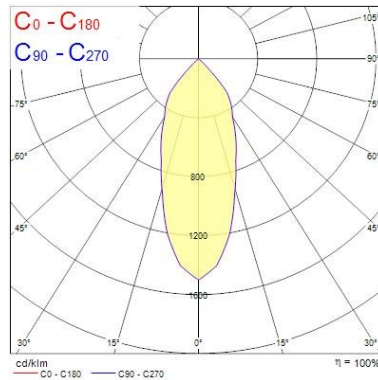

Myriad Pendant White - Remote Gear

MYRIAD PENDANT 4000K REMOTE GEAR SWITCHED WHITE
2050689

Physical data

Housing colour	White
IP rating	IP20
IK rating	IK02
Nominal Product Length (mm)	75
Nominal Product Width (mm)	75
Nominal Product Height (mm)	129
Nominal Product Diameter (mm)	75
Max. Lamp Diameter (mm) - D	75
Weight (kg)	0.45

Packaging

Single packaging type	Carton
Product EAN number	5025768506897
Packaging single length / height (cm)	17.5
Packaging single width (cm)	15.0
Packaging single depth (cm)	17.5
Units per outer package	1
Packaging outer length / height (cm)	17.5
Packaging outer width (cm)	15.0
Packaging outer depth (cm)	17.5

PHOTOMETRY

TECHNICAL DRAWINGS