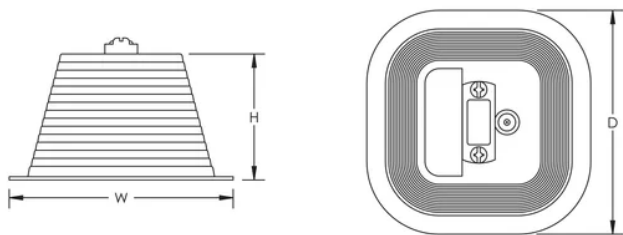

Conductor Size: 6 mm massief - 11 mm massief

Tape Size: 25 x 3 mm;26 x 2 mm;30 x 2 mm;30 x 6 mm Max

Concrete Filled: Ja

Depth: 138 mm

Height: 80 mm

Width: 138 mm

Unit Weight: 0,982 kg

DIAGRAMS