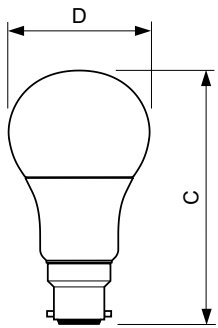

CorePro Plastic LEDbulbs

Bulb Shape	A60 [A 60mm]
Approval and application	
Energy Efficiency Class	E
Energy Consumption kWh/1000 h	13 kWh
EPREL Registration Number	397624
Product data	
Full product code	871869651002500

Order product name	CorePro LEDbulb ND 13-100W A60 B22 827
EAN/UPC - Product	8718696510025
Order code	929001234102
Numerator - Quantity Per Pack	1
Numerator - Packs per outer box	10
Material Nr. (12NC)	929001234102
Net Weight (Piece)	0.076 kg

Dimensional drawing

CorePro LEDbulb ND 13-100W A60 B22 827

Product	D	C
CorePro LEDbulb ND 13-100W A60 B22 827	60 mm	110 mm