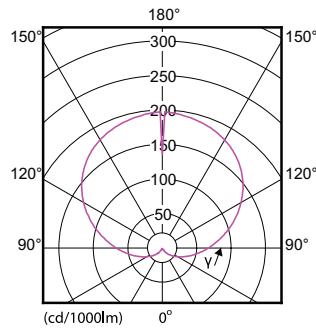

CorePro LEDbulb ND 13-100W A60