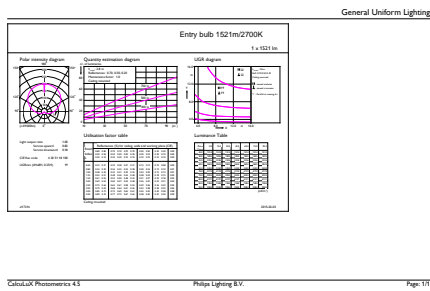

Photometric data

CorePro LEDbulb ND 13-100W A60