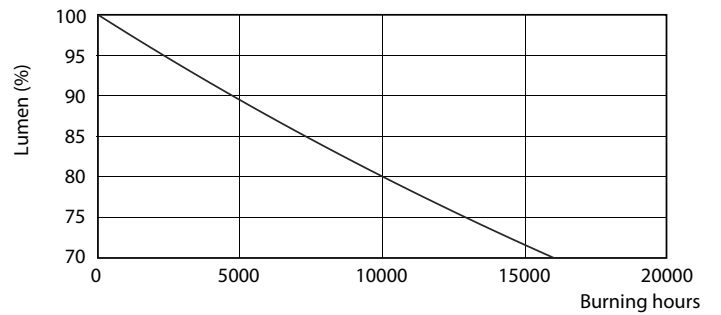

LEDbulb 100W E27 840 FR A60