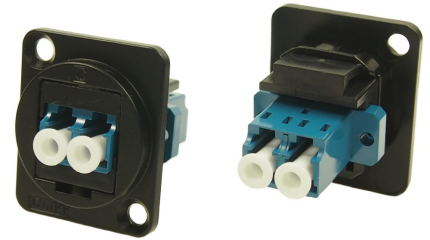

## BLACK METAL FEEDTHROUGH CONNECTORS FT Series

The Black Metal FT Series of true feed through connectors are perfect for developing custom I/O configurations for wall-plates, rack panels, etc. ALL fit within a standard XLR panel cutout, and use common cabling for front and back connections. No soldering, no punch terminations, just use the standard cable for that particular connector style. Mount from the front or back, low rear profile accommodates the tightest “behind the panel” spaces. Available in a wide variety of styles. The frame has a matt black finish.

**Part No.**  
**CP30208NMB**

**Description**  
USB 2.0 A to USB 2.0 A, CSK hole.

**Part No.**  
**CP30209NMB**

**Description**  
USB 2.0 A to USB 2.0 B, CSK hole.

**Part No.**  
**CP30210NMB**

**Description**  
USB 3.0 A to USB 3.0 B, CSK hole.

**NEW**

**Part No.**  
**CP30213MB**

**Description**  
LC Duplex SM adaptor, CSK Hole

**Part No.**  
**CP30214MB**

**Description**  
LC Duplex MM, CSK Hole

**Part No.**  
**CP30215MB**

**Description**  
SC Simplex SM, CSK Hole