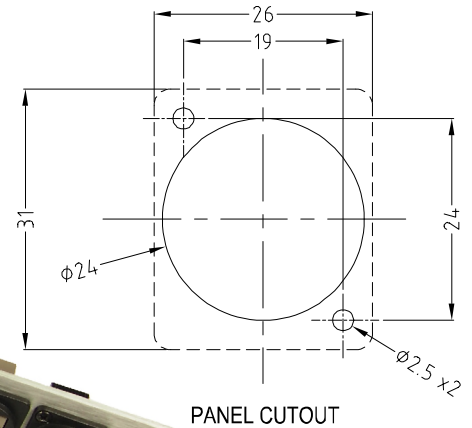

## BLACK METAL FEEDTHROUGH CONNECTORS FT Series

The Black Metal FT Series of true feed through connectors are perfect for developing custom I/O configurations for wall-plates, rack panels, etc. ALL fit within a standard XLR panel cutout, and use common cabling for front and back connections. No soldering, no punch terminations, just use the standard cable for that particular connector style. Mount from the front or back, low rear profile accommodates the tightest “behind the panel” spaces. Available in a wide variety of styles. The frame has a matt black finish.