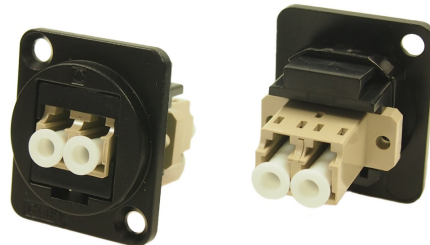

## BLACK METAL FEEDTHROUGH CONNECTORS FT Series

The Black Metal FT Series of true feed through connectors are perfect for developing custom I/O configurations for wall-plates, rack panels, etc. ALL fit within a standard XLR panel cutout, and use common cabling for front and back connections. No soldering, no punch terminations, just use the standard cable for that particular connector style. Mount from the front or back, low rear profile accommodates the tightest “behind the panel” spaces. Available in a wide variety of styles. The frame has a matt black finish.

**Part No.**  
**CP30208NMB**

**Description**  
USB 2.0 A to USB 2.0 A, CSK hole.

**Part No.**  
**CP30209NMB**

**Description**  
USB 2.0 A to USB 2.0 B, CSK hole.

**Part No.**  
**CP30210NMB**

**Description**  
USB 3.0 A to USB 3.0 B, CSK hole.

**NEW**

**Part No.**  
**CP30213MB**

**Description**  
LC Duplex SM adaptor, CSK Hole

**Part No.**  
**CP30214MB**

**Description**  
LC Duplex MM, CSK Hole

**Part No.**  
**CP30215MB**

**Description**  
SC Simplex SM, CSK Hole