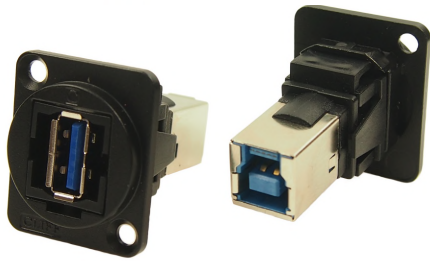

## BLACK METAL FEEDTHROUGH CONNECTORS FT Series

The Black Metal FT Series of true feed through connectors are perfect for developing custom I/O configurations for wall-plates, rack panels, etc. ALL fit within a standard XLR panel cutout, and use common cabling for front and back connections. No soldering, no punch terminations, just use the standard cable for that particular connector style. Mount from the front or back, low rear profile accommodates the tightest “behind the panel” spaces. Available in a wide variety of styles. The frame has a matt black finish.

**Part No.**  
**CP30205NMB**

**Description**  
USB 3.0 A to USB 3.0 A, CSK hole.

**Part No.**  
**CP30206NMB**

**Description**  
USB 3.0 B to USB 3.0 A, CSK hole.

**Part No.**  
**CP30207NMB**

**Description**  
USB 2.0 B to USB 2.0 A, CSK hole.

**Part No.**  
**CP30208NMB**

**Description**  
USB 2.0 A to USB 2.0 A, CSK hole.

**Part No.**  
**CP30209NMB**

**Description**  
USB 2.0 A to USB 2.0 B, CSK hole.

**Part No.**  
**CP30210NMB**

**Description**  
USB 3.0 A to USB 3.0 B, CSK hole.

**NEW**

**Part No.**  
**CP30213MB**

**Description**  
LC Duplex SM adaptor, CSK Hole

**Part No.**  
**CP30214MB**

**Description**  
LC Duplex MM, CSK Hole

**Part No.**  
**CP30215MB**

**Description**  
SC Simplex SM, CSK Hole