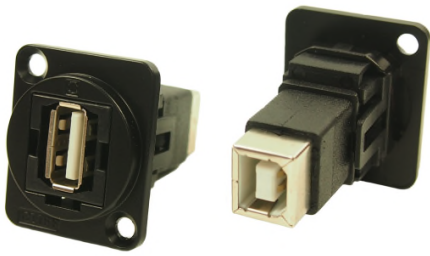

## BLACK METAL FEEDTHROUGH CONNECTORS FT Series

The Black Metal FT Series of true feed through connectors are perfect for developing custom I/O configurations for wall-plates, rack panels, etc. ALL fit within a standard XLR panel cutout, and use common cabling for front and back connections. No soldering, no punch terminations, just use the standard cable for that particular connector style. Mount from the front or back, low rear profile accommodates the tightest “behind the panel” spaces. Available in a wide variety of styles. The frame has a matt black finish.

**Part No.**  
**CP30205NMB**

**Description**  
USB 3.0 A to USB 3.0 A, CSK hole.

**Part No.**  
**CP30206NMB**

**Description**  
USB 3.0 B to USB 3.0 A, CSK hole.

**Part No.**  
**CP30207NMB**

**Description**  
USB 2.0 B to USB 2.0 A, CSK hole.

**Part No.**  
**CP30208NMB**

**Description**  
USB 2.0 A to USB 2.0 A, CSK hole.

**Part No.**  
**CP30209NMB**

**Description**  
USB 2.0 A to USB 2.0 B, CSK hole.

**Part No.**  
**CP30210NMB**

**Description**  
USB 3.0 A to USB 3.0 B, CSK hole.

**NEW**

**Part No.**  
**CP30213MB**

**Description**  
LC Duplex SM adaptor, CSK Hole

**Part No.**  
**CP30214MB**

**Description**  
LC Duplex MM, CSK Hole

**Part No.**  
**CP30215MB**

**Description**  
SC Simplex SM, CSK Hole