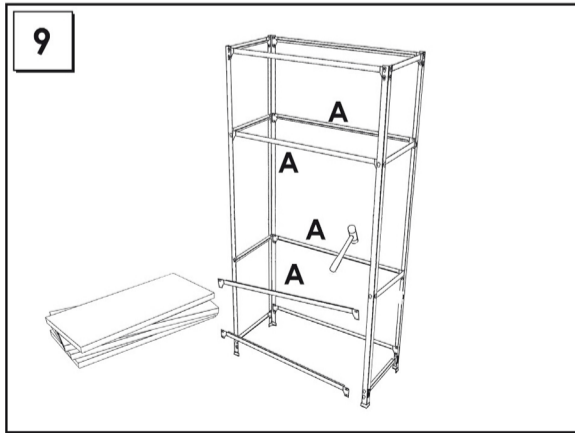

HOMECCLICK WOOD

90 x 100 x 30 cm. *COLOR* PLUS 3-300

PINK/WHITE

www.simonrack.com

www.simonrack.com

MADE IN SPAIN

INSTRUCTIONS

www.simonrack.com • www.instructionsrack.com/homeclickwoodcolor