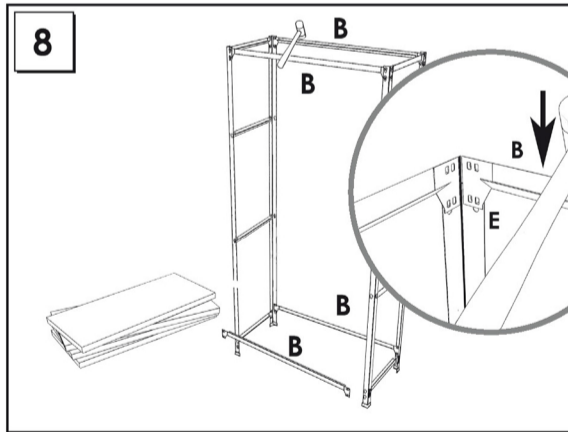

HOMECCLICK WOOD

90 x 100 x 30 cm. *COLOR* PLUS 3-300

PINK/WHITE

www.simonrack.com

www.simonrack.com

MADE IN SPAIN

INSTRUCTIONS

www.simonrack.com • www.instructionsrack.com/homeclickwoodcolor