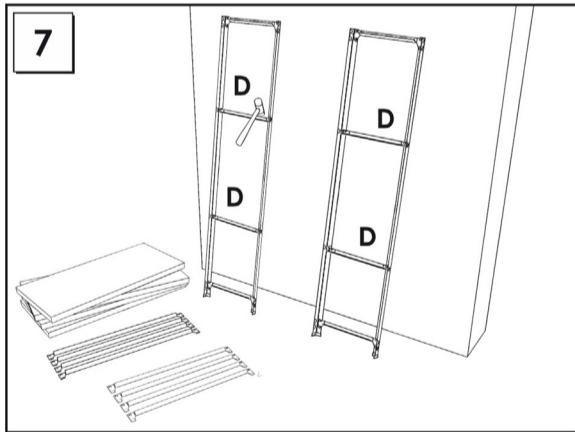

HOMECCLICK WOOD

90 x 100 x 30 cm. *COLOR* PLUS 3-300

PINK/WHITE

www.simonrack.com

www.simonrack.com

MADE IN SPAIN

INSTRUCTIONS

www.simonrack.com • www.instructionsrack.com/homeclickwoodcolor