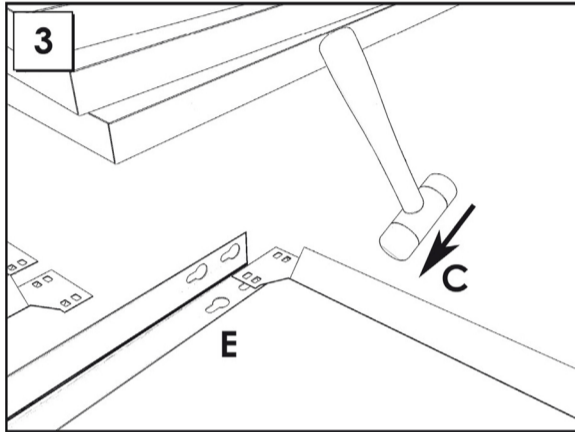

HOMECCLICK WOOD

90 x 100 x 30 cm. *COLOR* PLUS 3-300

PINK/WHITE

www.simonrack.com

www.simonrack.com

MADE IN SPAIN

INSTRUCTIONS

www.simonrack.com • www.instructionsrack.com/homeclickwoodcolor