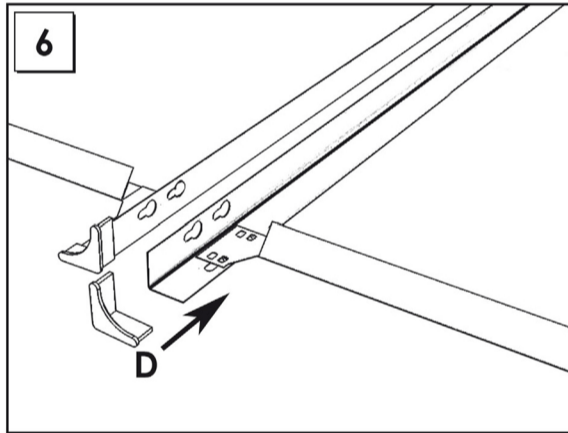

HOMECCLICK WOOD

90 x 100 x 30 cm. *COLOR* PLUS 3-300

PINK/WHITE

www.simonrack.com

www.simonrack.com

MADE IN SPAIN

INSTRUCTIONS

www.simonrack.com • www.instructionsrack.com/homeclickwoodcolor