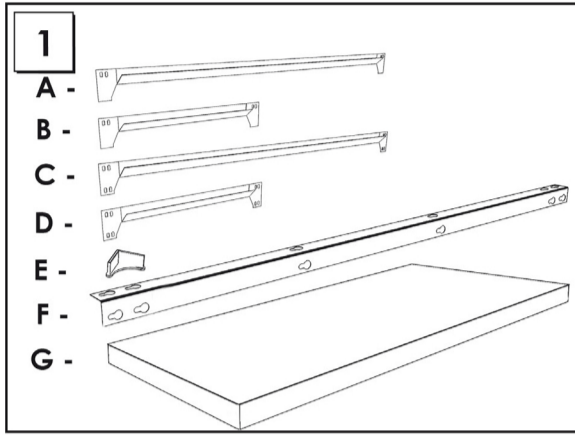

HOMECCLICK WOOD

90 x 100 x 30 cm. *COLOR* PLUS 3-300

PINK/WHITE

www.simonrack.com

www.simonrack.com

MADE IN SPAIN

INSTRUCTIONS

www.simonrack.com • www.instructionsrack.com/homeclickwoodcolor