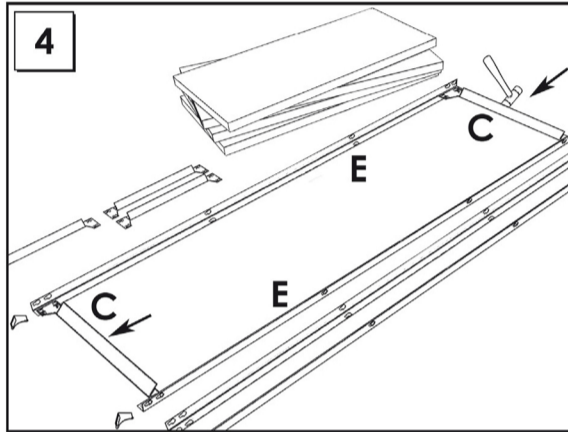

HOMECCLICK WOOD

90 x 100 x 30 cm. *COLOR* PLUS 3-300

PINK/WHITE

www.simonrack.com

www.simonrack.com

MADE IN SPAIN

INSTRUCTIONS

www.simonrack.com • www.instructionsrack.com/homeclickwoodcolor