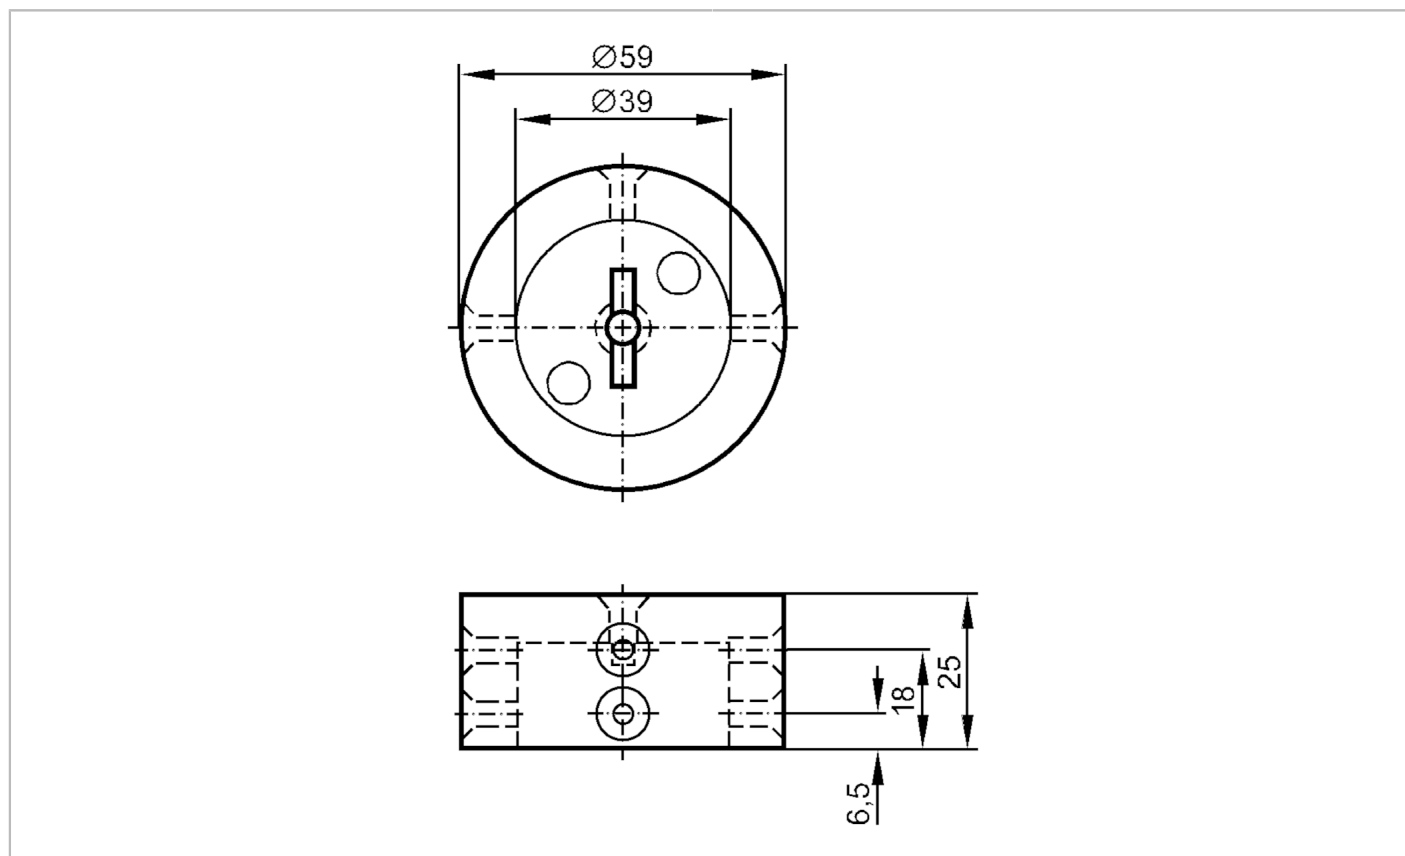

E11278

Target pucks for valve actuators

MOUNTING KIT IND/NELLES 1

Application	
Design	for Neles drive Typ B1CU 6/20E
Mechanical data	
Weight [g]	70.1
Target puck diameter [mm]	59
Housing colour	black
Number of possible switching flag positions	6
Materials	target puck: POM
Remarks	
Pack quantity	1 pcs.