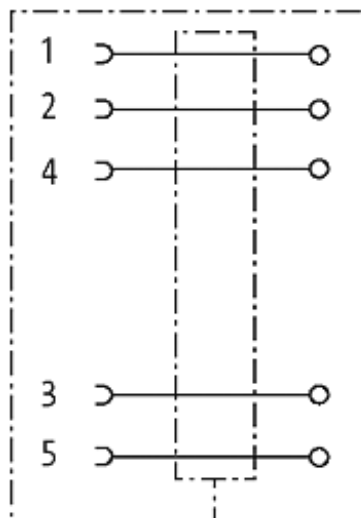

**M12 FEMALE 90° SHIELDED WIREABLE SCREW TERM.**5-pol. max.0,75mm<sup>2</sup> 4-6mmFemale 90°  
5-pole, shielded  
Clamping range cable entry: 4...6 mm[Link to Product](#)**Illustration**

# Female

Product may differ from Image

## Technical Data

Operating voltage	max. 125 V AC/DC
Operating current per contact	max. 4 A
Connection cross section	max. 0.75 mm <sup>2</sup>
Sealing range (cable diameter)	4...6 mm
Protection	IP67 inserted and tightened (EN 60529)
Housing	CuZn, nickel plated