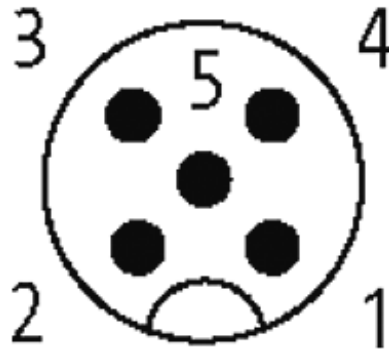

**M12 FEMALE 90° SHIELDED WIREABLE SCREW TERM.**5-pol. max.0,75mm<sup>2</sup> 4-6mmFemale 90°  
5-pole, shielded  
Clamping range cable entry: 4...6 mm[Link to Product](#)**Illustration**

# Female

Product may differ from Image

## Technical Data

Operating voltage	max. 125 V AC/DC
Operating current per contact	max. 4 A
Connection cross section	max. 0.75 mm <sup>2</sup>
Sealing range (cable diameter)	4...6 mm
Protection	IP67 inserted and tightened (EN 60529)
Housing	CuZn, nickel plated