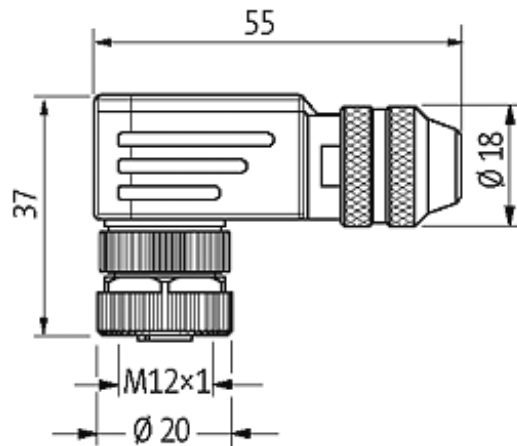

**M12 FEMALE 90° SHIELDED WIREABLE SCREW TERM.**5-pol. max.0,75mm<sup>2</sup> 4-6mmFemale 90°  
5-pole, shielded  
Clamping range cable entry: 4...6 mm[Link to Product](#)**Illustration**

# Female

Product may differ from Image

## Technical Data

Operating voltage	max. 125 V AC/DC
Operating current per contact	max. 4 A
Connection cross section	max. 0.75 mm <sup>2</sup>
Sealing range (cable diameter)	4...6 mm
Protection	IP67 inserted and tightened (EN 60529)
Housing	CuZn, nickel plated