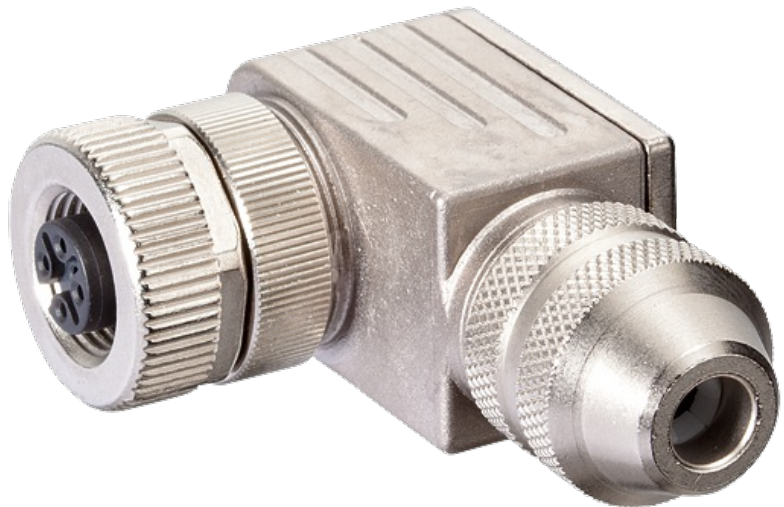

**M12 FEMALE 90° SHIELDED WIREABLE SCREW TERM.**5-pol. max.0,75mm<sup>2</sup> 4-6mmFemale 90°  
5-pole, shielded  
Clamping range cable entry: 4...6 mm[Link to Product](#)**Illustration**

# Female

Product may differ from Image

## Technical Data

Operating voltage	max. 125 V AC/DC
Operating current per contact	max. 4 A
Connection cross section	max. 0.75 mm <sup>2</sup>
Sealing range (cable diameter)	4...6 mm
Protection	IP67 inserted and tightened (EN 60529)
Housing	CuZn, nickel plated