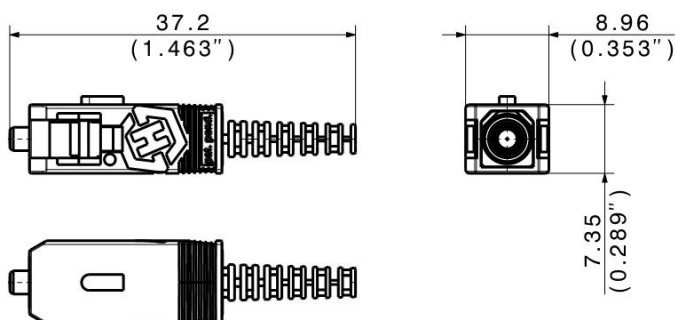

PS12_SCUS_0000_SM09E_XX.X_S0

Description

12 pigtail set, SC-HQ BTW, UPC, fiber 0.9mm_XX.X_fiber colour EN / IEC, SM G.652.D

Features	Features
- Push-pull connector	
- One-piece design for easy and quick termination	
- High mechanical and thermal resistance according to Telcordia GR-326-CORE	

Technical Data

General Data

Description	Values
General Typ	SC pigtail
Operation temperature	-40 up to 85°C
RoHS compliant 2001/65/EU	Yes
REACH compliant	Yes

Connector left

Description	Values
Connector typ	SC pigtail
Polish	UPC
Color Housing	Black
Color Boot	Blue
Design connector acc. To	IEC 61754-4, TIA 604-3
Performance class H+S	0
Insertion loss 97% dB / mean dB	0.25 / 0.12
Return Loss	>50dB
Durability	1000

Cable

Description	Values
Cable typ	Semi-tight Tube
Fiber count	1
Fiber	1 x 0.9 mm
Fiber typ	E9/125-SM standard G.652.D

Technical Drawing

PS12_SCUS_0000_SM09E_XX.X_S0

Ordering information

Meter (m)	Item number	Description
-----------	-------------	-------------